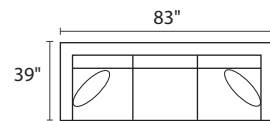

S1274 LINCOLN

POPULAR CONFIGURATIONS

-35L / -82R

-35L / -15 / -35R

-35L / -15 / -10 / -10 / -82R

-82L / -10 / -10 / -82R

DIMENSIONS

Seat Depth: 24"

Seat Height: 19"

Arm Height: 23"

Height: 29"

Total Height: 34"

 21" Toss Pillow

COLLECTION PIECES

-30XXX SOFA

-20XXX LOVESEAT

-01XXX ARM CHAIR

-02XXX OTTOMAN

-82LFX CHAISE

-82RFX CHAISE

-35LFX SOFA

-35RFX SOFA

-15XXX CORNER UNIT

-10XXX ARMLESS CHAIR