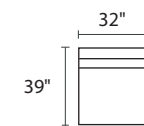

S1274 LINCOLN

POPULAR CONFIGURATIONS

-35L / -82R

-35L / -15 / -35R

-35L / -15 / -10 / -10 / -82R

-82L / -10 / -10 / -82R

DIMENSIONS

Seat Depth: 24"

Seat Height: 19"

Arm Height: 23"

Height: 29"

Total Height: 34"

 21" Toss Pillow

COLLECTION PIECES

-30XXX SOFA

-20XXX LOVESEAT

-01XXX ARM CHAIR

-02XXX OTTOMAN

-82LFX CHAISE

-82RFX CHAISE

-35LFX SOFA

-35RFX SOFA

-15XXX CORNER UNIT

-10XXX ARMLESS CHAIR

All dimensions are approximate

AVAILABLE IN **200+** FABRICS