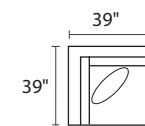

S1274 LINCOLN

POPULAR CONFIGURATIONS

-35L / -82R

-35L / -15 / -35R

-35L / -15 / -10 / -10 / -82R

-82L / -10 / -10 / -82R

DIMENSIONS

Seat Depth: 24"

Seat Height: 19"

Arm Height: 23"

Height: 29"

Total Height: 34"

 21" Toss Pillow

COLLECTION PIECES

-30XXX SOFA

-20XXX LOVESEAT

-01XXX ARM CHAIR

-02XXX OTTOMAN

-82LFX CHAISE

-82RFX CHAISE

-35LFX SOFA

-35RFX SOFA

-15XXX CORNER UNIT

-10XXX ARMLESS CHAIR

All dimensions are approximate

AVAILABLE IN **200+** FABRICS