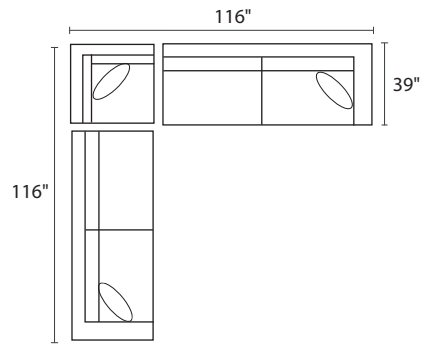

S1274 LINCOLN

POPULAR CONFIGURATIONS

-35L / -82R

-35L / -15 / -35R

-35L / -15 / -10 / -10 / -82R

-82L / -10 / -10 / -82R

DIMENSIONS

Seat Depth: 24"

Seat Height: 19"

Arm Height: 23"

Height: 29"

Total Height: 34"

 21" Toss Pillow

COLLECTION PIECES

-30XXX SOFA

-20XXX LOVESEAT

All dimensions are approximate

AVAILABLE IN **200+** FABRICS