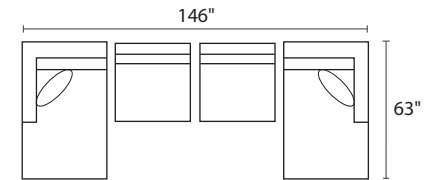

S1274 LINCOLN

POPULAR CONFIGURATIONS

-35L / -82R

-35L / -15 / -35R

-35L / -15 / -10 / -10 / -82R

-82L / -10 / -10 / -82R

DIMENSIONS

Seat Depth: 24"

Seat Height: 19"

Arm Height: 23"

Height: 29"

Total Height: 34"

 21" Toss Pillow

COLLECTION PIECES

-30XXX SOFA

-20XXX LOVESEAT

All dimensions are approximate

AVAILABLE IN **200+** FABRICS