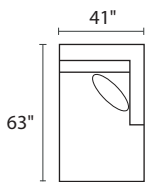

-82RFX CHAISE