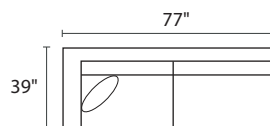

S1274 LINCOLN

POPULAR CONFIGURATIONS

-35L / -82R

-35L / -15 / -35R

-35L / -15 / -10 / -10 / -82R

-82L / -10 / -10 / -82R

DIMENSIONS

Seat Depth: 24"

Seat Height: 19"

Arm Height: 23"

Height: 29"

Total Height: 34"

 21" Toss Pillow

COLLECTION PIECES

-30XXX SOFA

-20XXX LOVESEAT

-01XXX ARM CHAIR

-02XXX OTTOMAN

-82LFX CHAISE

-82RFX CHAISE

-35LFX SOFA

-35RFX SOFA

-15XXX CORNER UNIT

-10XXX ARMLESS CHAIR

All dimensions are approximate

AVAILABLE IN **200+** FABRICS