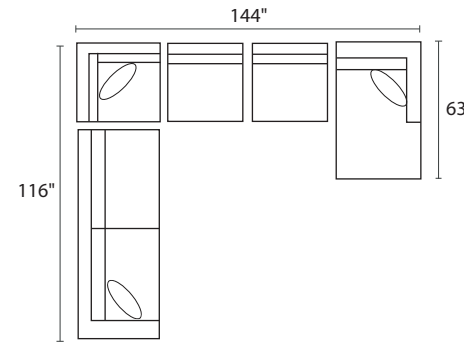

S1274 LINCOLN

POPULAR CONFIGURATIONS

-35L / -82R

-35L / -15 / -35R

-35L / -15 / -10 / -10 / -82R

-82L / -10 / -10 / -82R

DIMENSIONS

Seat Depth: 24"

Seat Height: 19"

Arm Height: 23"

Height: 29"

Total Height: 34"

 21" Toss Pillow

COLLECTION PIECES

-30XXX SOFA

-20XXX LOVESEAT

All dimensions are approximate

AVAILABLE IN **200+** FABRICS