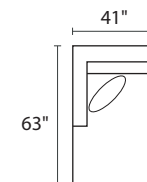

S1274 LINCOLN

POPULAR CONFIGURATIONS

-35L / -82R

-35L / -15 / -35R

-35L / -15 / -10 / -10 / -82R

-82L / -10 / -10 / -82R

DIMENSIONS

Seat Depth: 24"

Seat Height: 19"

Arm Height: 23"

Height: 29"

Total Height: 34"

 21" Toss Pillow

COLLECTION PIECES

-30XXX SOFA

-20XXX LOVESEAT

-01XXX ARM CHAIR

-02XXX OTTOMAN

-82LFX CHAISE

-82RFX CHAISE

-35LFX SOFA

-35RFX SOFA

-15XXX CORNER UNIT

-10XXX ARMLESS CHAIR

All dimensions are approximate

AVAILABLE IN **200+** FABRICS