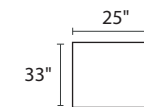

-02XXX OTTOMAN