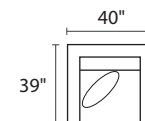

S1274 LINCOLN

POPULAR CONFIGURATIONS

-35L / -82R

-35L / -15 / -35R

-35L / -15 / -10 / -10 / -82R

-82L / -10 / -10 / -82R

DIMENSIONS

Seat Depth: 24"

Seat Height: 19"

Arm Height: 23"

Height: 29"

Total Height: 34"

 21" Toss Pillow

COLLECTION PIECES

-30XXX SOFA

-20XXX LOVESEAT

-01XXX ARM CHAIR

-02XXX OTTOMAN

-82LFX CHAISE

-82RFX CHAISE

-35LFX SOFA

-35RFX SOFA

-15XXX CORNER UNIT

-10XXX ARMLESS CHAIR

All dimensions are approximate

AVAILABLE IN **200+** FABRICS