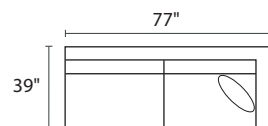

S1274 LINCOLN

POPULAR CONFIGURATIONS

-35L / -82R

-35L / -15 / -35R

-35L / -15 / -10 / -10 / -82R

-82L / -10 / -10 / -82R

DIMENSIONS

Seat Depth: 24"

Seat Height: 19"

Arm Height: 23"

Height: 29"

Total Height: 34"

 21" Toss Pillow

COLLECTION PIECES

-30XXX SOFA

-20XXX LOVESEAT

-01XXX ARM CHAIR

-02XXX OTTOMAN

-82LFX CHAISE

-82RFX CHAISE

-35LFX SOFA

-35RFX SOFA

-15XXX CORNER UNIT

-10XXX ARMLESS CHAIR

All dimensions are approximate

AVAILABLE IN **200+** FABRICS