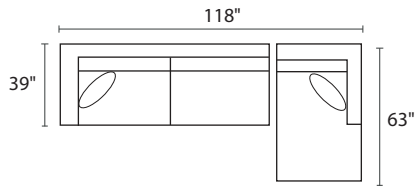

S1274 LINCOLN

POPULAR CONFIGURATIONS

-35L / -82R

-35L / -15 / -35R

-35L / -15 / -10 / -10 / -82R

-82L / -10 / -10 / -82R

DIMENSIONS

Seat Depth: 24"

Seat Height: 19"

Arm Height: 23"

Height: 29"

Total Height: 34"

 21" Toss Pillow

COLLECTION PIECES

-30XXX SOFA

-20XXX LOVESEAT

All dimensions are approximate

AVAILABLE IN **200+** FABRICS