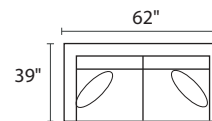

S1274 LINCOLN

POPULAR CONFIGURATIONS

-35L / -82R

-35L / -15 / -35R

-35L / -15 / -10 / -10 / -82R

-82L / -10 / -10 / -82R

DIMENSIONS

Seat Depth: 24"

Seat Height: 19"

Arm Height: 23"

Height: 29"

Total Height: 34"

 21" Toss Pillow

COLLECTION PIECES

-30XXX SOFA

-20XXX LOVESEAT

-01XXX ARM CHAIR

-02XXX OTTOMAN

-82LFX CHAISE

-82RFX CHAISE

-35LFX SOFA

-35RFX SOFA

-15XXX CORNER UNIT

-10XXX ARMLESS CHAIR