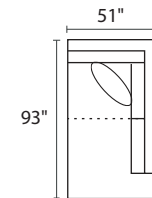

## DIMENSIONS

Seat Depth: 27"

Seat Height: 19"

Arm Height: 27"

Height: 27"

Overall Height: 34"

 23" Toss Pillow

## COLLECTION PIECES

-35LFX SOFA

-35RFX SOFA

-28LFX ARMLESS CHAISE RETURN

-28RFX ARMLESS CHAISE RETURN

All dimensions are approximate

AVAILABLE IN **200+** FABRICS