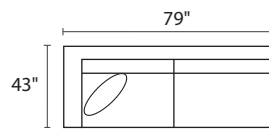

## DIMENSIONS

Seat Depth: 27"

Seat Height: 19"

Arm Height: 27"

Height: 27"

Overall Height: 34"

 23" Toss Pillow

## COLLECTION PIECES

-35LFX SOFA

-35RFX SOFA

-28LFX ARMLESS CHAISE RETURN

-28RFX ARMLESS CHAISE RETURN

All dimensions are approximate

AVAILABLE IN **200+** FABRICS