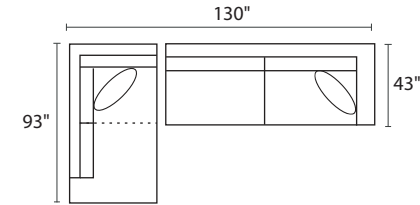

## POPULAR CONFIGURATIONS

-35L / -35R

-35L / -28R

-28L / -35R

## DIMENSIONS

Seat Depth: 27"

Seat Height: 19"

Arm Height: 27"

Height: 27"

Overall Height: 34"

 23" Toss Pillow