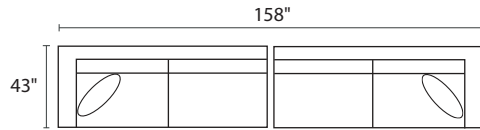

## POPULAR CONFIGURATIONS

-35L / -35R

-35L / -28R

-28L / -35R

## DIMENSIONS

Seat Depth: 27"

Seat Height: 19"

Arm Height: 27"

Height: 27"

Overall Height: 34"

 23" Toss Pillow