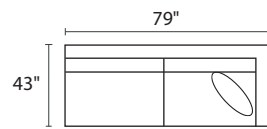

## DIMENSIONS

Seat Depth: 27"

Seat Height: 19"

Arm Height: 27"

Height: 27"

Overall Height: 34"

 23" Toss Pillow

## COLLECTION PIECES

-35LFX SOFA

-35RFX SOFA

-28LFX ARMLESS CHAISE RETURN

-28RFX ARMLESS CHAISE RETURN

All dimensions are approximate

AVAILABLE IN **200+** FABRICS