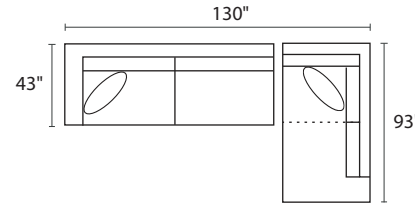

## POPULAR CONFIGURATIONS

-35L / -35R

-35L / -28R

-28L / -35R

## DIMENSIONS

Seat Depth: 27"

Seat Height: 19"

Arm Height: 27"

Height: 27"

Overall Height: 34"

 23" Toss Pillow