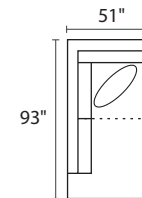

## DIMENSIONS

Seat Depth: 27"

Seat Height: 19"

Arm Height: 27"

Height: 27"

Overall Height: 34"

 23" Toss Pillow

## COLLECTION PIECES

-35LFX SOFA

-35RFX SOFA

-28LFX ARMLESS CHAISE RETURN

-28RFX ARMLESS CHAISE RETURN

All dimensions are approximate

AVAILABLE IN **200+** FABRICS