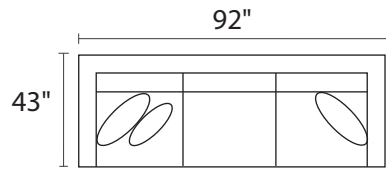

COLLECTION PIECES

-30XXX SOFA