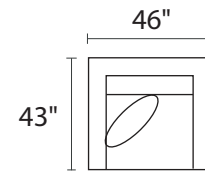

-01XXX ARM CHAIR