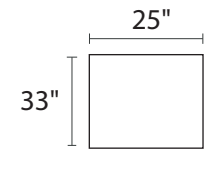

-02XXX OTTOMAN