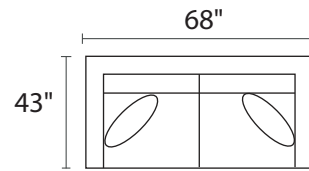

-20XXX LOVESEAT