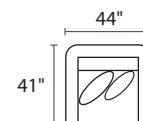

### DIMENSIONS

- Seat Depth: 25"
- Seat Height: 18"
- Arm Height: 26"
- Height: 26"
- Overall Height: 33"

-  23" Toss Pillow
-  21" Toss Pillow

### COLLECTION PIECES

-04LFX CHAIR

-04RFX CHAIR

-10XXX ARMLESS CHAIR

-15XXX CORNER UNIT

-11XXX WEDGE

-30XXX SOFA

-20XXX LOVESEAT

-01XXX ARM CHAIR

-02XXX OTTOMAN

All dimensions are approximate

^ AVAILABLE IN 200+ FABRICS