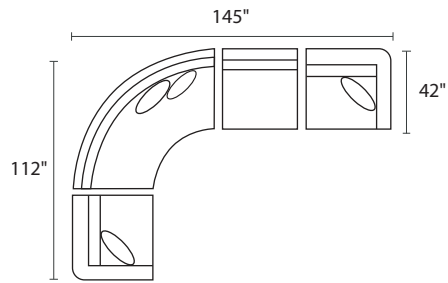

## POPULAR CONFIGURATIONS

-04L / -11 / -10 / -04R

-04L / -11 / -10 / -11 / -04R

-04L / -11 / -04R

### DIMENSIONS

- Seat Depth: 25"
- Seat Height: 18"
- Arm Height: 26"
- Height: 26"
- Overall Height: 33"

-  23" Toss Pillow
-  21" Toss Pillow