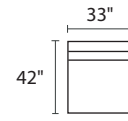

-10XXX ARMLESS CHAIR