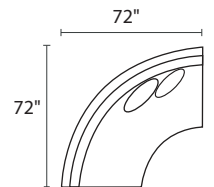

### DIMENSIONS

- Seat Depth: 25"
- Seat Height: 18"
- Arm Height: 26"
- Height: 26"
- Overall Height: 33"

-  23" Toss Pillow
-  21" Toss Pillow

### COLLECTION PIECES

-04LFX CHAIR

-04RFX CHAIR

-10XXX ARMLESS CHAIR

-15XXX CORNER UNIT

-11XXX WEDGE

-30XXX SOFA

-20XXX LOVESEAT

-01XXX ARM CHAIR

-02XXX OTTOMAN

All dimensions are approximate

^ AVAILABLE IN 200+ FABRICS