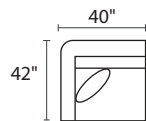

COLLECTION PIECES

-04LFX CHAIR