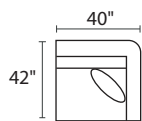

## POPULAR CONFIGURATIONS

-04L / -11 / -10 / -04R

-04L / -11 / -10 / -11 / -04R

-04L / -11 / -04R

### DIMENSIONS

- Seat Depth: 25"
- Seat Height: 18"
- Arm Height: 26"
- Height: 26"
- Overall Height: 33"

-  23" Toss Pillow
-  21" Toss Pillow

### COLLECTION PIECES

-04LFX CHAIR

-04RFX CHAIR

-10XXX ARMLESS CHAIR

-15XXX CORNER UNIT

-11XXX WEDGE

-30XXX SOFA

-20XXX LOVESEAT