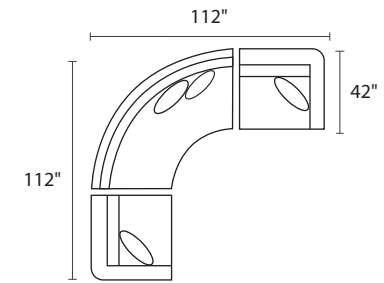

## POPULAR CONFIGURATIONS

-04L / -11 / -10 / -04R

-04L / -11 / -10 / -11 / -04R

-04L / -11 / -04R

### DIMENSIONS

- Seat Depth: 25"
- Seat Height: 18"
- Arm Height: 26"
- Height: 26"
- Overall Height: 33"

-  23" Toss Pillow
-  21" Toss Pillow