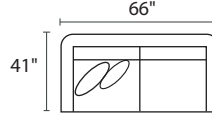

### DIMENSIONS

- Seat Depth: 25"
- Seat Height: 18"
- Arm Height: 26"
- Height: 26"
- Overall Height: 33"

-  23" Toss Pillow
-  21" Toss Pillow

### COLLECTION PIECES

-04LFX CHAIR

-04RFX CHAIR

-10XXX ARMLESS CHAIR

-15XXX CORNER UNIT

-11XXX WEDGE

-30XXX SOFA

-20XXX LOVESEAT

-01XXX ARM CHAIR

-02XXX OTTOMAN

All dimensions are approximate

^ AVAILABLE IN 200+ FABRICS