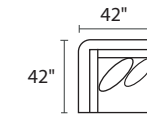

### DIMENSIONS

- Seat Depth: 25"
- Seat Height: 18"
- Arm Height: 26"
- Height: 26"
- Overall Height: 33"

-  23" Toss Pillow
-  21" Toss Pillow

### COLLECTION PIECES

-04LFX CHAIR

-04RFX CHAIR

-10XXX ARMLESS CHAIR

-15XXX CORNER UNIT

-11XXX WEDGE

-30XXX SOFA

-20XXX LOVESEAT

-01XXX ARM CHAIR

-02XXX OTTOMAN

All dimensions are approximate

^ AVAILABLE IN 200+ FABRICS