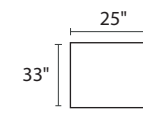

### DIMENSIONS

- Seat Depth: 25"
- Seat Height: 18"
- Arm Height: 26"
- Height: 26"
- Overall Height: 33"

-  23" Toss Pillow
-  21" Toss Pillow

### COLLECTION PIECES

-04LFX CHAIR

-04RFX CHAIR

-10XXX ARMLESS CHAIR

-15XXX CORNER UNIT

-11XXX WEDGE

-30XXX SOFA

-20XXX LOVESEAT

-01XXX ARM CHAIR

-02XXX OTTOMAN

All dimensions are approximate

^ AVAILABLE IN 200+ FABRICS