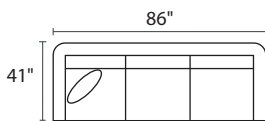

### DIMENSIONS

- Seat Depth: 25"
- Seat Height: 18"
- Arm Height: 26"
- Height: 26"
- Overall Height: 33"

-  23" Toss Pillow
-  21" Toss Pillow

### COLLECTION PIECES

-04LFX CHAIR

-04RFX CHAIR

-10XXX ARMLESS CHAIR

-15XXX CORNER UNIT

-11XXX WEDGE

-30XXX SOFA

-20XXX LOVESEAT

-01XXX ARM CHAIR

-02XXX OTTOMAN

All dimensions are approximate

^ AVAILABLE IN 200+ FABRICS