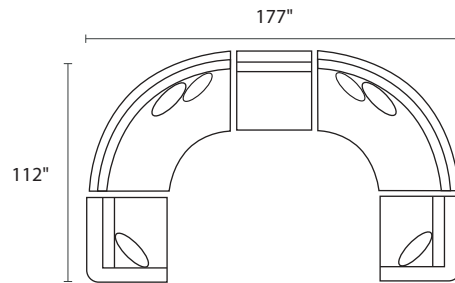

## POPULAR CONFIGURATIONS

-04L / -11 / -10 / -04R

-04L / -11 / -10 / -11 / -04R

-04L / -11 / -04R

### DIMENSIONS

- Seat Depth: 25"
- Seat Height: 18"
- Arm Height: 26"
- Height: 26"
- Overall Height: 33"

-  23" Toss Pillow
-  21" Toss Pillow