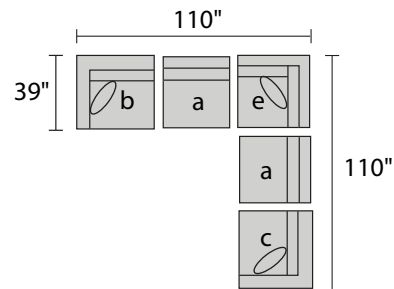

G1224 NESTA

G122410XXX ARMLESS CHAIR

G122404LFX LAF CHAIR

G122404RFX RAF CHAIR

G122434XXX BUMPER OTTOMAN

G122415XXX CORNER UNIT

POPULAR CONFIGURATIONS

DIMENSIONS ARE APPROXIMATE AND SHOWN AS WIDTH X DEPTH X HEIGHT.

DIMENSIONS

Seat Depth: 26"
 Seat Height: 19"
 Arm Height: 26"

 21x21 Toss Pillow

AVAILABLE IN **200+** FABRICS

JONATHAN  LOUIS