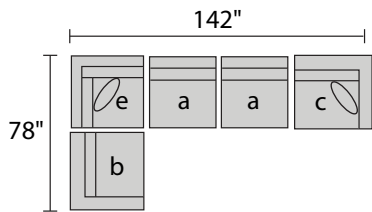

G1224 NESTA

G122410XXX ARMLESS CHAIR

G122404LFX LAF CHAIR

G122404RFX RAF CHAIR

G122434XXX BUMPER OTTOMAN

G122415XXX CORNER UNIT

POPULAR CONFIGURATIONS

DIMENSIONS ARE APPROXIMATE AND SHOWN AS WIDTH X DEPTH X HEIGHT.

DIMENSIONS

Seat Depth: 26"
 Seat Height: 19"
 Arm Height: 26"

 21x21 Toss Pillow

AVAILABLE IN **200+** FABRICS

JONATHAN  LOUIS