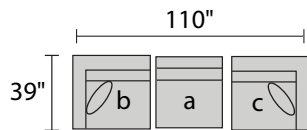

G1224 NESTA

G122410XXX ARMLESS CHAIR

G122404LFX LAF CHAIR

G122404RFX RAF CHAIR

G122434XXX BUMPER OTTOMAN

G122415XXX CORNER UNIT

POPULAR CONFIGURATIONS

DIMENSIONS ARE APPROXIMATE AND SHOWN AS WIDTH X DEPTH X HEIGHT.

DIMENSIONS

Seat Depth: 26"
 Seat Height: 19"
 Arm Height: 26"

 21x21 Toss Pillow

AVAILABLE IN **200+** FABRICS

JONATHAN  LOUIS