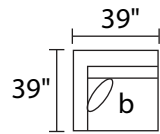

G1224 NESTA

G122410XXX ARMLESS CHAIR

G122404LFX LAF CHAIR

G122404RFX RAF CHAIR

G122434XXX BUMPER OTTOMAN

G122415XXX CORNER UNIT

POPULAR CONFIGURATIONS

DIMENSIONS ARE APPROXIMATE AND SHOWN AS WIDTH X DEPTH X HEIGHT.

DIMENSIONS

Seat Depth: 26"
 Seat Height: 19"
 Arm Height: 26"

 21x21 Toss Pillow

AVAILABLE IN **200+** FABRICS

JONATHAN  LOUIS