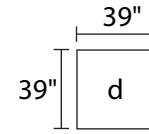

G1224 NESTA

G122410XXX ARMLESS CHAIR

G122404LFX LAF CHAIR

G122404RFX RAF CHAIR

G122434XXX BUMPER OTTOMAN

G122415XXX CORNER UNIT

POPULAR CONFIGURATIONS

DIMENSIONS ARE APPROXIMATE AND SHOWN AS WIDTH X DEPTH X HEIGHT.

DIMENSIONS

Seat Depth: 26"
 Seat Height: 19"
 Arm Height: 26"

 21x21 Toss Pillow

AVAILABLE IN **200+** FABRICS

JONATHAN  LOUIS