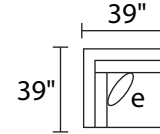

G1224 NESTA

G122410XXX ARMLESS CHAIR

G122404LFX LAF CHAIR

G122404RFX RAF CHAIR

G122434XXX BUMPER OTTOMAN

G122415XXX CORNER UNIT

POPULAR CONFIGURATIONS

DIMENSIONS ARE APPROXIMATE AND SHOWN AS WIDTH X DEPTH X HEIGHT.

DIMENSIONS

Seat Depth: 26"
 Seat Height: 19"
 Arm Height: 26"

 21x21 Toss Pillow

AVAILABLE IN **200+** FABRICS

JONATHAN  LOUIS