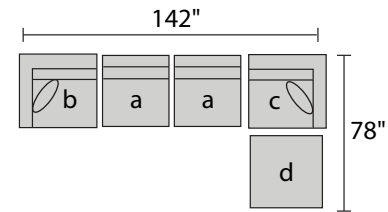

G1224 NESTA

G122410XXX ARMLESS CHAIR

G122404LFX LAF CHAIR

G122404RFX RAF CHAIR

G122434XXX BUMPER OTTOMAN

G122415XXX CORNER UNIT

POPULAR CONFIGURATIONS

DIMENSIONS ARE APPROXIMATE AND SHOWN AS WIDTH X DEPTH X HEIGHT.

DIMENSIONS

Seat Depth: 26"
 Seat Height: 19"
 Arm Height: 26"

 21x21 Toss Pillow

AVAILABLE IN **200+** FABRICS

JONATHAN  LOUIS