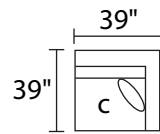

G1224 NESTA

G122410XXX ARMLESS CHAIR

G122404LFX LAF CHAIR

G122404RFX RAF CHAIR

G122434XXX BUMPER OTTOMAN

G122415XXX CORNER UNIT

POPULAR CONFIGURATIONS

DIMENSIONS ARE APPROXIMATE AND SHOWN AS WIDTH X DEPTH X HEIGHT.

DIMENSIONS

Seat Depth: 26"
 Seat Height: 19"
 Arm Height: 26"

 21x21 Toss Pillow

AVAILABLE IN **200+** FABRICS

JONATHAN  LOUIS