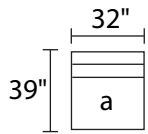

G1224 NESTA

G122410XXX ARMLESS CHAIR

G122404LFX LAF CHAIR

G122404RFX RAF CHAIR

G122434XXX BUMPER OTTOMAN

G122415XXX CORNER UNIT

POPULAR CONFIGURATIONS

DIMENSIONS ARE APPROXIMATE AND SHOWN AS WIDTH X DEPTH X HEIGHT.

DIMENSIONS

Seat Depth: 26"
 Seat Height: 19"
 Arm Height: 26"

 21x21 Toss Pillow

AVAILABLE IN **200+** FABRICS

JONATHAN  LOUIS