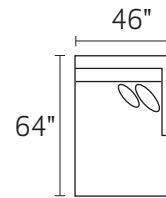

-28LFX - LAF ARMLESS CHAISE

-28RFX - RAF ARMLESS CHAISE

-15XXX - CORNER UNIT

-80LFX - LAF CUDDLE CHAISE

-80RFX - RAF CUDDLE CHAISE

-28L / -35R

-80L / -80R

-35L / -28R

-35L / -15 / -03 / -28R

-35L / -15 / -35R

-28L / -03 / -15 / -35R

\*DIMENSIONS ARE APPROXIMATE