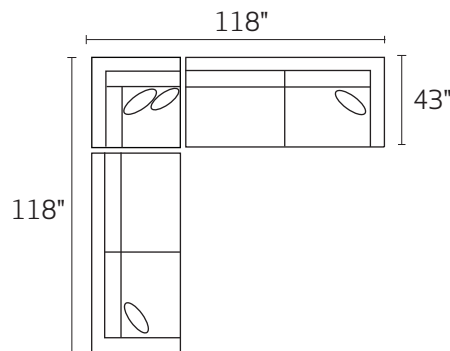

-28LFX - LAF ARMLESS CHAISE

-28RFX - RAF ARMLESS CHAISE

-15XXX - CORNER UNIT

-80LFX - LAF CUDDLE CHAISE

-80RFX - RAF CUDDLE CHAISE

-28L / -35R

-80L / -80R

-35L / -28R

-35L / -15 / -03 / -28R

-35L / -15 / -35R

-28L / -03 / -15 / -35R

\*DIMENSIONS ARE APPROXIMATE