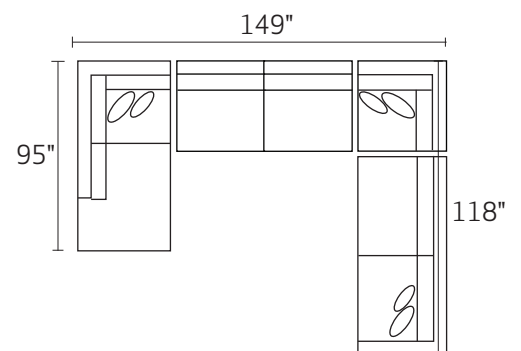

-28LFX - LAF ARMLESS CHAISE

-28RFX - RAF ARMLESS CHAISE

-15XXX - CORNER UNIT

-80LFX - LAF CUDDLE CHAISE

-80RFX - RAF CUDDLE CHAISE

-28L / -35R

-80L / -80R

-35L / -28R

-35L / -15 / -03 / -28R

-35L / -15 / -35R

-28L / -03 / -15 / -35R

\*DIMENSIONS ARE APPROXIMATE