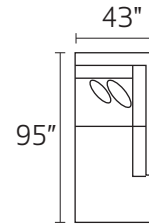

# S1020 LEON

-30XXX - SOFA

-20XXX - LOVESEAT

-01XXX - ARM CHAIR

-02XXX - OTTOMAN

-35LFX - LAF SOFA

-35RFX - RAF SOFA

-03XXX - ARMLESS CONDO

-28LFX - LAF ARMLESS CHAISE

-28RFX - RAF ARMLESS CHAISE

-15XXX - CORNER UNIT

-80LFX - LAF CUDDLE CHAISE

-80RFX - RAF CUDDLE CHAISE

-28L / -35R

-80L / -80R

-35L / -28R

-35L / -15 / -03 / -28R

-35L / -15 / -35R

-28L / -03 / -15 / -35R

\*DIMENSIONS ARE APPROXIMATE