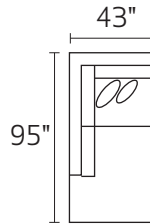

# S1020 LEON

-30XXX - SOFA

-20XXX - LOVESEAT

-01XXX - ARM CHAIR

-02XXX - OTTOMAN

-35LFX - LAF SOFA

-35RFX - RAF SOFA

-03XXX - ARMLESS CONDO

-28LFX - LAF ARMLESS CHAISE

-28RFX - RAF ARMLESS CHAISE

-15XXX - CORNER UNIT

-80LFX - LAF CUDDLE CHAISE

-80RFX - RAF CUDDLE CHAISE

-28L / -35R

-80L / -80R

-35L / -28R

-35L / -15 / -03 / -28R

-35L / -15 / -35R

-28L / -03 / -15 / -35R

\*DIMENSIONS ARE APPROXIMATE