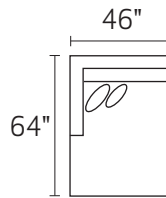

# S1020 LEON

-30XXX - SOFA

-20XXX - LOVESEAT

-01XXX - ARM CHAIR

-02XXX - OTTOMAN

-35LFX - LAF SOFA

-35RFX - RAF SOFA

-03XXX - ARMLESS CONDO

-28LFX - LAF ARMLESS CHAISE

-28RFX - RAF ARMLESS CHAISE

-15XXX - CORNER UNIT

-80LFX - LAF CUDDLE CHAISE

-80RFX - RAF CUDDLE CHAISE

-28L / -35R

-80L / -80R

-35L / -28R

-35L / -15 / -03 / -28R

-35L / -15 / -35R

-28L / -03 / -15 / -35R

\*DIMENSIONS ARE APPROXIMATE