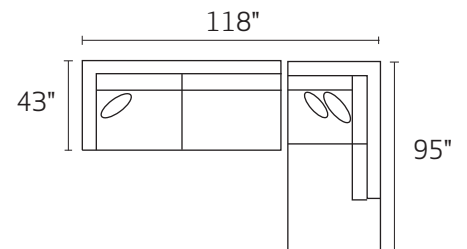

-28LFX - LAF ARMLESS CHAISE

-28RFX - RAF ARMLESS CHAISE

-15XXX - CORNER UNIT

-80LFX - LAF CUDDLE CHAISE

-80RFX - RAF CUDDLE CHAISE

-28L / -35R

-80L / -80R

-35L / -28R

-35L / -15 / -03 / -28R

-35L / -15 / -35R

-28L / -03 / -15 / -35R

\*DIMENSIONS ARE APPROXIMATE