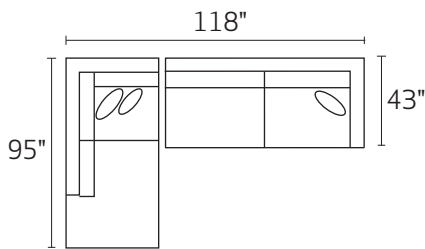

-28LFX - LAF ARMLESS CHAISE

-28RFX - RAF ARMLESS CHAISE

-15XXX - CORNER UNIT

-80LFX - LAF CUDDLE CHAISE

-80RFX - RAF CUDDLE CHAISE

-28L / -35R

-80L / -80R

-35L / -28R

-35L / -15 / -03 / -28R

-35L / -15 / -35R

-28L / -03 / -15 / -35R

\*DIMENSIONS ARE APPROXIMATE