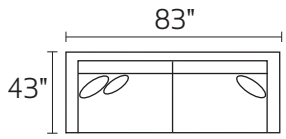

# S1020 LEON

-30XXX - SOFA

-20XXX - LOVESEAT

-01XXX - ARM CHAIR

-02XXX - OTTOMAN

-35LFX - LAF SOFA

-35RFX - RAF SOFA

-03XXX - ARMLESS CONDO

-28LFX - LAF ARMLESS CHAISE

-28RFX - RAF ARMLESS CHAISE

-15XXX - CORNER UNIT

-80LFX - LAF CUDDLE CHAISE

-80RFX - RAF CUDDLE CHAISE

-28L / -35R

-80L / -80R

-35L / -28R

-35L / -15 / -03 / -28R

-35L / -15 / -35R

-28L / -03 / -15 / -35R

\*DIMENSIONS ARE APPROXIMATE