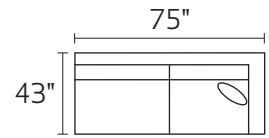

# S1020 LEON

-30XXX - SOFA

-20XXX - LOVESEAT

-01XXX - ARM CHAIR

-02XXX - OTTOMAN

-35LFX - LAF SOFA

-35RFX - RAF SOFA

-03XXX - ARMLESS CONDO

-28LFX - LAF ARMLESS CHAISE

-28RFX - RAF ARMLESS CHAISE

-15XXX - CORNER UNIT

-80LFX - LAF CUDDLE CHAISE

-80RFX - RAF CUDDLE CHAISE

-28L / -35R

-80L / -80R

-35L / -28R

-35L / -15 / -03 / -28R

-35L / -15 / -35R

-28L / -03 / -15 / -35R

\*DIMENSIONS ARE APPROXIMATE