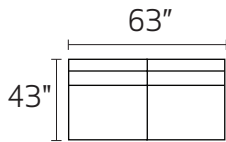

# S1020 LEON

-30XXX - SOFA

-20XXX - LOVESEAT

-01XXX - ARM CHAIR

-02XXX - OTTOMAN

-35LFX - LAF SOFA

-35RFX - RAF SOFA

-03XXX - ARMLESS CONDO

-28LFX - LAF ARMLESS CHAISE

-28RFX - RAF ARMLESS CHAISE

-15XXX - CORNER UNIT

-80LFX - LAF CUDDLE CHAISE

-80RFX - RAF CUDDLE CHAISE

-28L / -35R

-80L / -80R

-35L / -28R

-35L / -15 / -03 / -28R

-35L / -15 / -35R

-28L / -03 / -15 / -35R

\*DIMENSIONS ARE APPROXIMATE