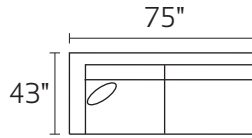

# S1020 LEON

-30XXX - SOFA

-20XXX - LOVESEAT

-01XXX - ARM CHAIR

-02XXX - OTTOMAN

-35LFX - LAF SOFA

-35RFX - RAF SOFA

-03XXX - ARMLESS CONDO

-28LFX - LAF ARMLESS CHAISE

-28RFX - RAF ARMLESS CHAISE

-15XXX - CORNER UNIT

-80LFX - LAF CUDDLE CHAISE

-80RFX - RAF CUDDLE CHAISE

-28L / -35R

-80L / -80R

-35L / -28R

-35L / -15 / -03 / -28R

-35L / -15 / -35R

-28L / -03 / -15 / -35R

\*DIMENSIONS ARE APPROXIMATE