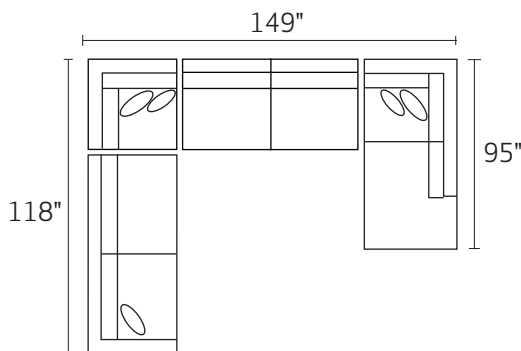

-28LFX - LAF ARMLESS CHAISE

-28RFX - RAF ARMLESS CHAISE

-15XXX - CORNER UNIT

-80LFX - LAF CUDDLE CHAISE

-80RFX - RAF CUDDLE CHAISE

-28L / -35R

-80L / -80R

-35L / -28R

-35L / -15 / -03 / -28R

-35L / -15 / -35R

-28L / -03 / -15 / -35R

\*DIMENSIONS ARE APPROXIMATE