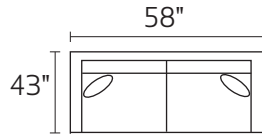

# S1020 LEON

-30XXX - SOFA

-20XXX - LOVESEAT

-01XXX - ARM CHAIR

-02XXX - OTTOMAN

-35LFX - LAF SOFA

-35RFX - RAF SOFA

-03XXX - ARMLESS CONDO

-28LFX - LAF ARMLESS CHAISE

-28RFX - RAF ARMLESS CHAISE

-15XXX - CORNER UNIT

-80LFX - LAF CUDDLE CHAISE

-80RFX - RAF CUDDLE CHAISE

-28L / -35R

-80L / -80R

-35L / -28R

-35L / -15 / -03 / -28R

-35L / -15 / -35R

-28L / -03 / -15 / -35R

\*DIMENSIONS ARE APPROXIMATE