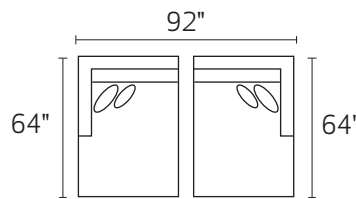

-28LFX - LAF ARMLESS CHAISE

-28RFX - RAF ARMLESS CHAISE

-15XXX - CORNER UNIT

-80LFX - LAF CUDDLE CHAISE

-80RFX - RAF CUDDLE CHAISE

-28L / -35R

-80L / -80R

-35L / -28R

-35L / -15 / -03 / -28R

-35L / -15 / -35R

-28L / -03 / -15 / -35R

\*DIMENSIONS ARE APPROXIMATE