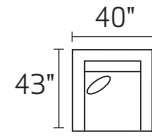

# S1020 LEON

-30XXX - SOFA

-20XXX - LOVESEAT

-01XXX - ARM CHAIR

-02XXX - OTTOMAN

-35LFX - LAF SOFA

-35RFX - RAF SOFA

-03XXX - ARMLESS CONDO

-28LFX - LAF ARMLESS CHAISE

-28RFX - RAF ARMLESS CHAISE

-15XXX - CORNER UNIT

-80LFX - LAF CUDDLE CHAISE

-80RFX - RAF CUDDLE CHAISE

-28L / -35R

-80L / -80R

-35L / -28R

-35L / -15 / -03 / -28R

-35L / -15 / -35R

-28L / -03 / -15 / -35R

\*DIMENSIONS ARE APPROXIMATE