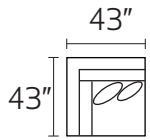

# S1020 LEON

-30XXX - SOFA

-20XXX - LOVESEAT

-01XXX - ARM CHAIR

-02XXX - OTTOMAN

-35LFX - LAF SOFA

-35RFX - RAF SOFA

-03XXX - ARMLESS CONDO

-28LFX - LAF ARMLESS CHAISE

-28RFX - RAF ARMLESS CHAISE

-15XXX - CORNER UNIT

-80LFX - LAF CUDDLE CHAISE

-80RFX - RAF CUDDLE CHAISE

-28L / -35R

-80L / -80R

-35L / -28R

-35L / -15 / -03 / -28R

-35L / -15 / -35R

-28L / -03 / -15 / -35R

\*DIMENSIONS ARE APPROXIMATE