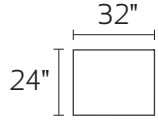

# S1020 LEON

-30XXX - SOFA

-20XXX - LOVESEAT

-01XXX - ARM CHAIR

-02XXX - OTTOMAN

-35LFX - LAF SOFA

-35RFX - RAF SOFA

-03XXX - ARMLESS CONDO

-28LFX - LAF ARMLESS CHAISE

-28RFX - RAF ARMLESS CHAISE

-15XXX - CORNER UNIT

-80LFX - LAF CUDDLE CHAISE

-80RFX - RAF CUDDLE CHAISE

-28L / -35R

-80L / -80R

-35L / -28R

-35L / -15 / -03 / -28R

-35L / -15 / -35R

-28L / -03 / -15 / -35R

\*DIMENSIONS ARE APPROXIMATE