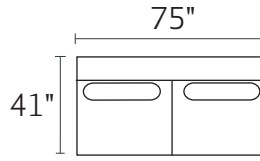

# S1082 ENSEL

-34XXX BUMPER OTTOMAN

-15XXX CORNER UNIT

-07XXX ARMLESS SOFA

-10XXX ARMLESS CHAIR

-35LFX LAF SOFA

-35RFX RAF SOFA

-82LFX LAF CHAISE

-82RFX RAF CHAISE

-35LFX/-82RFX

-82LFX/-10/-35RFX

-35LFX/-15XXX/-07XXX/-82RFX

-34XXX/-07XXX/-15XXX/-35RFX

\*DIMENSIONS ARE APPROXIMATE