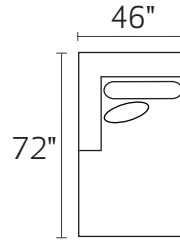

# S1082 ENSEL

-34XXX BUMPER OTTOMAN

-15XXX CORNER UNIT

-07XXX ARMLESS SOFA

-10XXX ARMLESS CHAIR

-35LFX LAF SOFA

-35RFX RAF SOFA

-82LFX LAF CHAISE

-82RFX RAF CHAISE

-35LFX/-82RFX

-82LFX/-10/-35RFX

-35LFX/-15XXX/-07XXX/-82RFX

-34XXX/-07XXX/-15XXX/-35RFX

\*DIMENSIONS ARE APPROXIMATE