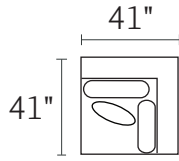

# S1082 ENSEL

-34XXX BUMPER OTTOMAN

-15XXX CORNER UNIT

-07XXX ARMLESS SOFA

-10XXX ARMLESS CHAIR

-35LFX LAF SOFA

-35RFX RAF SOFA

-82LFX LAF CHAISE

-82RFX RAF CHAISE

-35LFX/-82RFX

-82LFX/-10/-35RFX

-35LFX/-15XXX/-07XXX/-82RFX

-34XXX/-07XXX/-15XXX/-35RFX

\*DIMENSIONS ARE APPROXIMATE