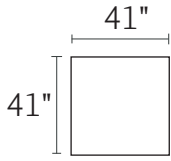

# S1082 ENSEL

-34XXX BUMPER OTTOMAN

-15XXX CORNER UNIT

-07XXX ARMLESS SOFA

-10XXX ARMLESS CHAIR

-35LFX LAF SOFA

-35RFX RAF SOFA

-82LFX LAF CHAISE

-82RFX RAF CHAISE

-35LFX/-82RFX

-82LFX/-10/-35RFX

-35LFX/-15XXX/-07XXX/-82RFX

-34XXX/-07XXX/-15XXX/-35RFX

\*DIMENSIONS ARE APPROXIMATE