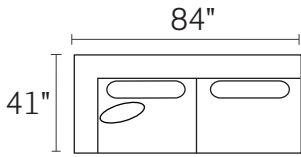

# S1082 ENSEL

-34XXX BUMPER OTTOMAN

-15XXX CORNER UNIT

-07XXX ARMLESS SOFA

-10XXX ARMLESS CHAIR

-35LFX LAF SOFA

-35RFX RAF SOFA

-82LFX LAF CHAISE

-82RFX RAF CHAISE

-35LFX/-82RFX

-82LFX/-10/-35RFX

-35LFX/-15XXX/-07XXX/-82RFX

-34XXX/-07XXX/-15XXX/-35RFX

\*DIMENSIONS ARE APPROXIMATE