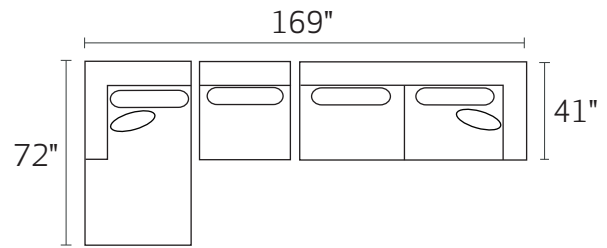

# S1082 ENSEL

-34XXX BUMPER OTTOMAN

-15XXX CORNER UNIT

-07XXX ARMLESS SOFA

-10XXX ARMLESS CHAIR

-35LFX LAF SOFA

-35RFX RAF SOFA

-82LFX LAF CHAISE

-82RFX RAF CHAISE

-35LFX/-82RFX

-82LFX/-10/-35RFX

-35LFX/-15XXX/-07XXX/-82RFX

-34XXX/-07XXX/-15XXX/-35RFX

\*DIMENSIONS ARE APPROXIMATE