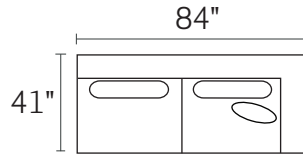

# S1082 ENSEL

-34XXX BUMPER OTTOMAN

-15XXX CORNER UNIT

-07XXX ARMLESS SOFA

-10XXX ARMLESS CHAIR

-35LFX LAF SOFA

-35RFX RAF SOFA

-82LFX LAF CHAISE

-82RFX RAF CHAISE

-35LFX/-82RFX

-82LFX/-10/-35RFX

-35LFX/-15XXX/-07XXX/-82RFX

-34XXX/-07XXX/-15XXX/-35RFX

\*DIMENSIONS ARE APPROXIMATE