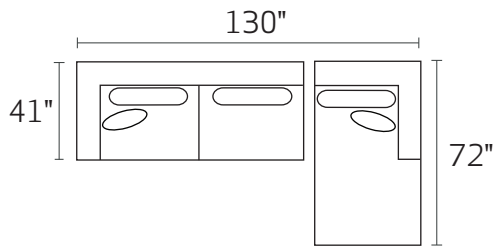

# S1082 ENSEL

-34XXX BUMPER OTTOMAN

-15XXX CORNER UNIT

-07XXX ARMLESS SOFA

-10XXX ARMLESS CHAIR

-35LFX LAF SOFA

-35RFX RAF SOFA

-82LFX LAF CHAISE

-82RFX RAF CHAISE

-35LFX/-82RFX

-82LFX/-10/-35RFX

-35LFX/-15XXX/-07XXX/-82RFX

-34XXX/-07XXX/-15XXX/-35RFX

\*DIMENSIONS ARE APPROXIMATE