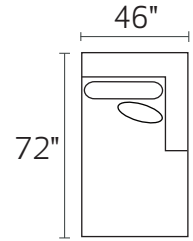

# S1082 ENSEL

-34XXX BUMPER OTTOMAN

-15XXX CORNER UNIT

-07XXX ARMLESS SOFA

-10XXX ARMLESS CHAIR

-35LFX LAF SOFA

-35RFX RAF SOFA

-82LFX LAF CHAISE

-82RFX RAF CHAISE

-35LFX/-82RFX

-82LFX/-10/-35RFX

-35LFX/-15XXX/-07XXX/-82RFX

-34XXX/-07XXX/-15XXX/-35RFX

\*DIMENSIONS ARE APPROXIMATE