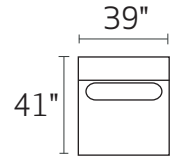

# S1082 ENSEL

-34XXX BUMPER OTTOMAN

-15XXX CORNER UNIT

-07XXX ARMLESS SOFA

-10XXX ARMLESS CHAIR

-35LFX LAF SOFA

-35RFX RAF SOFA

-82LFX LAF CHAISE

-82RFX RAF CHAISE

-35LFX/-82RFX

-82LFX/-10/-35RFX

-35LFX/-15XXX/-07XXX/-82RFX

-34XXX/-07XXX/-15XXX/-35RFX

\*DIMENSIONS ARE APPROXIMATE