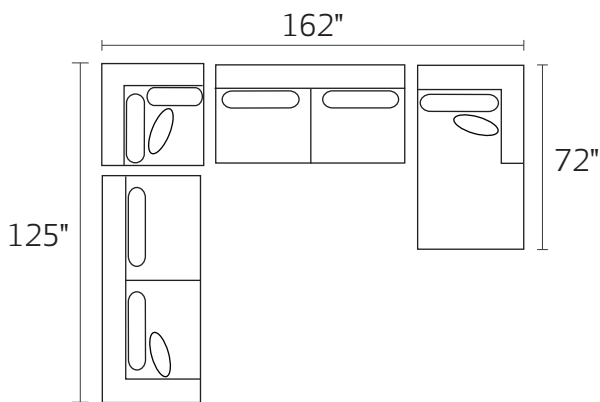

# S1082 ENSEL

-34XXX BUMPER OTTOMAN

-15XXX CORNER UNIT

-07XXX ARMLESS SOFA

-10XXX ARMLESS CHAIR

-35LFX LAF SOFA

-35RFX RAF SOFA

-82LFX LAF CHAISE

-82RFX RAF CHAISE

-35LFX/-82RFX

-82LFX/-10/-35RFX

-35LFX/-15XXX/-07XXX/-82RFX

-34XXX/-07XXX/-15XXX/-35RFX

\*DIMENSIONS ARE APPROXIMATE