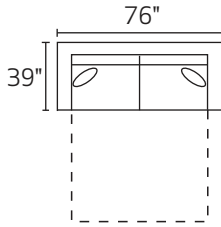

-26RFX RAF CONDO SOFA

-32LFX LAF SECTIONAL

-32RFX RAF SECTIONAL

-03XXX ARMLESS CONDO SOFA

-10XXX ARMLESS CHAIR

-84LFX LAF CUDDLER

-84RFX RAF CUDDLER

-11XXX CORNER WEDGE

-82LFX LAF CHAISE

-82RFX RAF CHAISE

-31XXM QUEEN SLEEPER

-21XXM FULL SLEEPER

-06XXM ARMLESS FULL SLEEPER

-23LFM LAF FULL SLEEPER

-23RFM RAF FULL SLEEPER

-32L / -26R

-82L / -03 / -84R

-23L / -11 / -26R

-32L / -06 / -82R

-32L / -03 / -84R

-82L / -03 / -11 / -26R

\*DIMENSIONS ARE APPROXIMATE