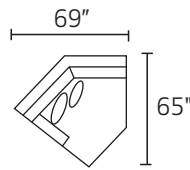

-26RFX RAF CONDO SOFA

-32LFX LAF SECTIONAL

-32RFX RAF SECTIONAL

-03XXX ARMLESS CONDO SOFA

-10XXX ARMLESS CHAIR

-84LFX LAF CUDDLER

-84RFX RAF CUDDLER

-11XXX CORNER WEDGE

-82LFX LAF CHAISE

-82RFX RAF CHAISE

-31XXM QUEEN SLEEPER

-21XXM FULL SLEEPER

-06XXM ARMLESS FULL SLEEPER

-23LFM LAF FULL SLEEPER

-23RFM RAF FULL SLEEPER

-32L / -26R

-82L / -03 / -84R

-23L / -11 / -26R

-32L / -06 / -82R

-32L / -03 / -84R

-82L / -03 / -11 / -26R

\*DIMENSIONS ARE APPROXIMATE