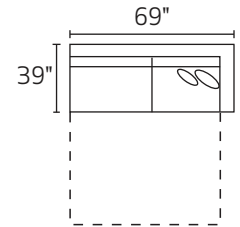

-82LFX LAF CHAISE

-82RFX RAF CHAISE

-31XXM QUEEN SLEEPER

-21XXM FULL SLEEPER

-06XXM ARMLESS FULL SLEEPER

-23LFM LAF FULL SLEEPER

-23RFM RAF FULL SLEEPER

-32L / -26R

-82L / -03 / -84R

-23L / -11 / -26R

-32L / -06 / -82R

-32L / -03 / -84R

-82L / -03 / -11 / -26R

\*DIMENSIONS ARE APPROXIMATE