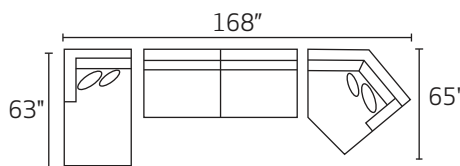

-82LFX LAF CHAISE

-82RFX RAF CHAISE

-31XXM QUEEN SLEEPER

-21XXM FULL SLEEPER

-06XXM ARMLESS FULL SLEEPER

-23LFM LAF FULL SLEEPER

-23RFM RAF FULL SLEEPER

-32L / -26R

-82L / -03 / -84R

-23L / -11 / -26R

-32L / -06 / -82R

-32L / -03 / -84R

-82L / -03 / -11 / -26R

\*DIMENSIONS ARE APPROXIMATE