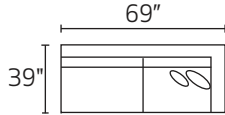

# G1070 RACHELLE

-90AAX / -90BBX  
SOFA W/ REVERSIBLE CHAISE  
\*Ships as TWO pieces

-30XXX SOFA

-20XXX LOVESEAT

-01XXX ARM CHAIR

-02XXX OTTOMAN

-16XXX SWIVEL ARM CHAIR

-26LFX LAF CONDO SOFA

-82L / -03 / -84R

-23L / -11 / -26R

-32L / -06 / -82R

-32L / -03 / -84R

-82L / -03 / -11 / -26R

\*DIMENSIONS ARE APPROXIMATE