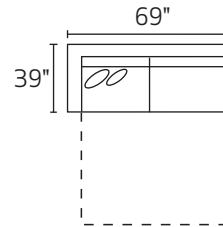

-82LFX LAF CHAISE

-82RFX RAF CHAISE

-31XXM QUEEN SLEEPER

-21XXM FULL SLEEPER

-06XXM ARMLESS FULL SLEEPER

-23LFM LAF FULL SLEEPER

-23RFM RAF FULL SLEEPER

-32L / -26R

-82L / -03 / -84R

-23L / -11 / -26R

-32L / -06 / -82R

-32L / -03 / -84R

-82L / -03 / -11 / -26R

\*DIMENSIONS ARE APPROXIMATE