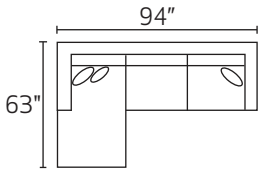

# G1070 RACHELLE

-90AAX / -90BBX  
SOFA W/ REVERSIBLE CHAISE  
\*Ships as TWO pieces

-30XXX SOFA

-20XXX LOVESEAT

-01XXX ARM CHAIR

-02XXX OTTOMAN

-16XXX SWIVEL ARM CHAIR

-26LFX LAF CONDO SOFA

-82L / -03 / -84R

-23L / -11 / -26R

-32L / -06 / -82R

-32L / -03 / -84R

-82L / -03 / -11 / -26R

\*DIMENSIONS ARE APPROXIMATE