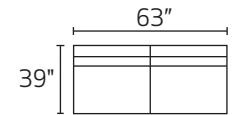

-03XXX ARMLESS CONDO SOFA