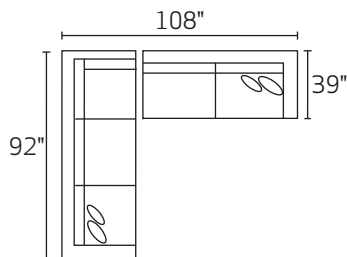

-82LFX LAF CHAISE

-82RFX RAF CHAISE

-31XXM QUEEN SLEEPER

-21XXM FULL SLEEPER

-06XXM ARMLESS FULL SLEEPER

-23LFM LAF FULL SLEEPER

-23RFM RAF FULL SLEEPER

-32L / -26R

-82L / -03 / -84R

-23L / -11 / -26R

-32L / -06 / -82R

-32L / -03 / -84R

-82L / -03 / -11 / -26R

\*DIMENSIONS ARE APPROXIMATE