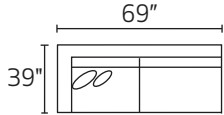

# G1070 RACHELLE

-90AAX / -90BBX  
SOFA W/ REVERSIBLE CHAISE  
\*Ships as TWO pieces

-30XXX SOFA

-20XXX LOVESEAT

-01XXX ARM CHAIR

-02XXX OTTOMAN

-16XXX SWIVEL ARM CHAIR

-26LFX LAF CONDO SOFA

-82L / -03 / -84R

-23L / -11 / -26R

-32L / -06 / -82R

-32L / -03 / -84R

-82L / -03 / -11 / -26R

\*DIMENSIONS ARE APPROXIMATE