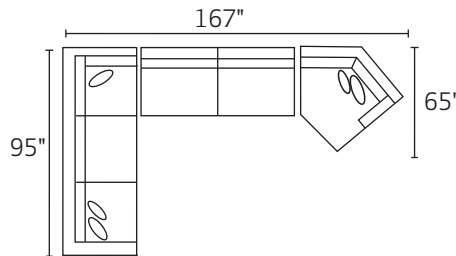

-82LFX LAF CHAISE

-82RFX RAF CHAISE

-31XXM QUEEN SLEEPER

-21XXM FULL SLEEPER

-06XXM ARMLESS FULL SLEEPER

-23LFM LAF FULL SLEEPER

-23RFM RAF FULL SLEEPER

-32L / -26R

-82L / -03 / -84R

-23L / -11 / -26R

-32L / -06 / -82R

-32L / -03 / -84R

-82L / -03 / -11 / -26R

\*DIMENSIONS ARE APPROXIMATE