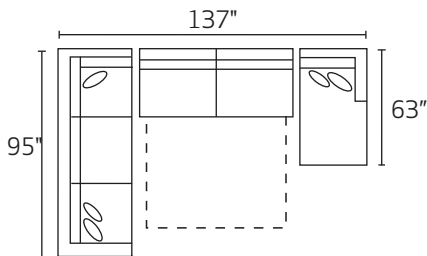

-82LFX LAF CHAISE

-82RFX RAF CHAISE

-31XXM QUEEN SLEEPER

-21XXM FULL SLEEPER

-06XXM ARMLESS FULL SLEEPER

-23LFM LAF FULL SLEEPER

-23RFM RAF FULL SLEEPER

-32L / -26R

-82L / -03 / -84R

-23L / -11 / -26R

-32L / -06 / -82R

-32L / -03 / -84R

-82L / -03 / -11 / -26R

\*DIMENSIONS ARE APPROXIMATE