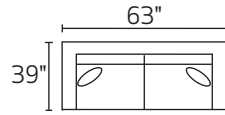

# G1070 RACHELLE

-90AAX / -90BBX  
SOFA W/ REVERSIBLE CHAISE  
\*Ships as TWO pieces

-30XXX SOFA

-20XXX LOVESEAT

-01XXX ARM CHAIR

-02XXX OTTOMAN

-16XXX SWIVEL ARM CHAIR

-26LFX LAF CONDO SOFA

-82L / -03 / -84R

-23L / -11 / -26R

-32L / -06 / -82R

-32L / -03 / -84R

-82L / -03 / -11 / -26R

\*DIMENSIONS ARE APPROXIMATE