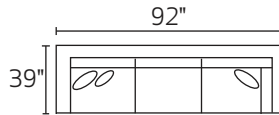

-32LFX LAF SECTIONAL