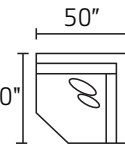

-26RFX RAF CONDO SOFA

-32LFX LAF SECTIONAL

-32RFX RAF SECTIONAL

-03XXX ARMLESS CONDO SOFA

-10XXX ARMLESS CHAIR

-84LFX LAF CUDDLER

-84RFX RAF CUDDLER

-11XXX CORNER WEDGE

-82LFX LAF CHAISE

-82RFX RAF CHAISE

-31XXM QUEEN SLEEPER

-21XXM FULL SLEEPER

-06XXM ARMLESS FULL SLEEPER

-23LFM LAF FULL SLEEPER

-23RFM RAF FULL SLEEPER

-32L / -26R

-82L / -03 / -84R

-23L / -11 / -26R

-32L / -06 / -82R

-32L / -03 / -84R

-82L / -03 / -11 / -26R

\*DIMENSIONS ARE APPROXIMATE