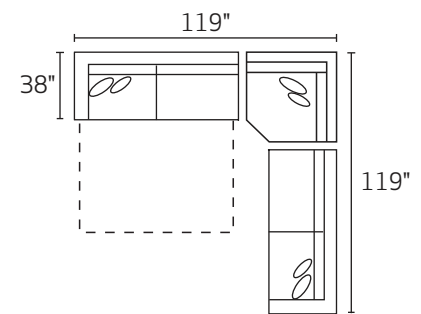

-82LFX LAF CHAISE

-82RFX RAF CHAISE

-31XXM QUEEN SLEEPER

-21XXM FULL SLEEPER

-06XXM ARMLESS FULL SLEEPER

-23LFM LAF FULL SLEEPER

-23RFM RAF FULL SLEEPER

-32L / -26R

-82L / -03 / -84R

-23L / -11 / -26R

-32L / -06 / -82R

-32L / -03 / -84R

-82L / -03 / -11 / -26R

\*DIMENSIONS ARE APPROXIMATE