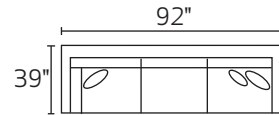

-32RFX RAF SECTIONAL