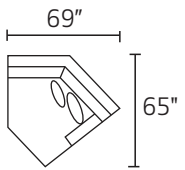

-26RFX RAF CONDO SOFA

-32LFX LAF SECTIONAL

-32RFX RAF SECTIONAL

-03XXX ARMLESS CONDO SOFA

-10XXX ARMLESS CHAIR

-84LFX LAF CUDDLER

-84RFX RAF CUDDLER

-11XXX CORNER WEDGE

-82LFX LAF CHAISE

-82RFX RAF CHAISE

-31XXM QUEEN SLEEPER

-21XXM FULL SLEEPER

-06XXM ARMLESS FULL SLEEPER

-23LFM LAF FULL SLEEPER

-23RFM RAF FULL SLEEPER

-32L / -26R

-82L / -03 / -84R

-23L / -11 / -26R

-32L / -06 / -82R

-32L / -03 / -84R

-82L / -03 / -11 / -26R

\*DIMENSIONS ARE APPROXIMATE