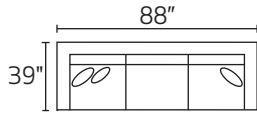

# G1070 RACHELLE

-90AAX / -90BBX  
SOFA W/ REVERSIBLE CHAISE  
\*Ships as TWO pieces

-30XXX SOFA

-20XXX LOVESEAT

-01XXX ARM CHAIR

-02XXX OTTOMAN

-16XXX SWIVEL ARM CHAIR

-26LFX LAF CONDO SOFA

-82L / -03 / -84R

-23L / -11 / -26R

-32L / -06 / -82R

-32L / -03 / -84R

-82L / -03 / -11 / -26R

\*DIMENSIONS ARE APPROXIMATE