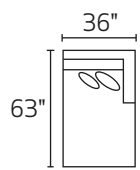

-26RFX RAF CONDO SOFA

-32LFX LAF SECTIONAL

-32RFX RAF SECTIONAL

-03XXX ARMLESS CONDO SOFA

-10XXX ARMLESS CHAIR

-84LFX LAF CUDDLER

-84RFX RAF CUDDLER

-11XXX CORNER WEDGE

-82LFX LAF CHAISE

-82RFX RAF CHAISE

-31XXM QUEEN SLEEPER

-21XXM FULL SLEEPER

-06XXM ARMLESS FULL SLEEPER

-23LFM LAF FULL SLEEPER

-23RFM RAF FULL SLEEPER

-32L / -26R

-82L / -03 / -84R

-23L / -11 / -26R

-32L / -06 / -82R

-32L / -03 / -84R

-82L / -03 / -11 / -26R

\*DIMENSIONS ARE APPROXIMATE