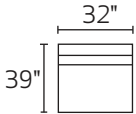

-26RFX RAF CONDO SOFA

-32LFX LAF SECTIONAL

-32RFX RAF SECTIONAL

-03XXX ARMLESS CONDO SOFA

-10XXX ARMLESS CHAIR

-84LFX LAF CUDDLER

-84RFX RAF CUDDLER

-11XXX CORNER WEDGE

-82LFX LAF CHAISE

-82RFX RAF CHAISE

-31XXM QUEEN SLEEPER

-21XXM FULL SLEEPER

-06XXM ARMLESS FULL SLEEPER

-23LFM LAF FULL SLEEPER

-23RFM RAF FULL SLEEPER

-32L / -26R

-82L / -03 / -84R

-23L / -11 / -26R

-32L / -06 / -82R

-32L / -03 / -84R

-82L / -03 / -11 / -26R

\*DIMENSIONS ARE APPROXIMATE