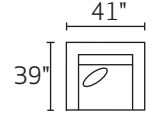

# G1070 RACHELLE

-90AAX / -90BBX  
SOFA W/ REVERSIBLE CHAISE  
\*Ships as TWO pieces

-30XXX SOFA

-20XXX LOVESEAT

-01XXX ARM CHAIR

-02XXX OTTOMAN

-16XXX SWIVEL ARM CHAIR

-26LFX LAF CONDO SOFA

-82L / -03 / -84R

-23L / -11 / -26R

-32L / -06 / -82R

-32L / -03 / -84R

-82L / -03 / -11 / -26R

\*DIMENSIONS ARE APPROXIMATE