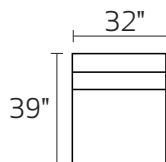

S1096 MILA

-07XXX - ARMLESS SOFA

-10XXX - ARMLESS CHAIR

-15XXX - CORNER UNIT

-82LFX - LAF CHAISE

-82RFX - RAF CHAISE

-74LFX LAF CHAIR 1/2

-74RFX RAF CHAIR 1/2

-36LFX - LAF CONDO SECTIONAL

-36RFX - RAF CONDO SECTIONAL

-36L/-07/-82R

-82L/-07/-36R

-74L/-10/-82R