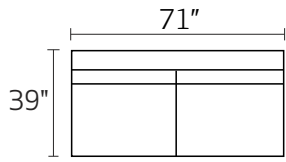

S1096 MILA

-07XXX - ARMLESS SOFA

-10XXX - ARMLESS CHAIR

-15XXX - CORNER UNIT

-82LFX - LAF CHAISE

-82RFX - RAF CHAISE

-74LFX LAF CHAIR 1/2

-74RFX RAF CHAIR 1/2

-36LFX - LAF CONDO SECTIONAL

-36RFX - RAF CONDO SECTIONAL

-36L/-07/-82R

-82L/-07/-36R

-74L/-10/-82R