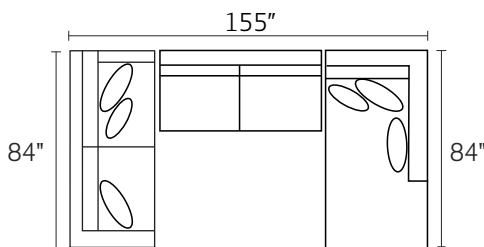

S1096 MILA

-07XXX - ARMLESS SOFA

-10XXX - ARMLESS CHAIR

-15XXX - CORNER UNIT

-82LFX - LAF CHAISE

-82RFX - RAF CHAISE

-74LFX LAF CHAIR 1/2

-74RFX RAF CHAIR 1/2

-36LFX - LAF CONDO SECTIONAL

-36RFX - RAF CONDO SECTIONAL

-36L/-07/-82R

-82L/-07/-36R

-74L/-10/-82R