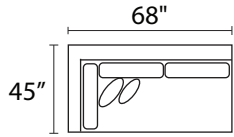

S0437 LEONORA

-26LFX LAF CONDO SOFA

-26RFX RAF CONDO SOFA

-84LFX LAF CUDDLER CHAISE

-84RFX RAF CUDDLER CHAISE

-15XXX CORNER UNIT

-03XXX ARMLESS CONDO SOFA

-35LFX LAF SOFA

-35RFX RAF SOFA

-84L / -26R

-26L / -84R

-26L / -26R

-84L / -84R

-26L / -15 / -03 / -84R

-84L / -03 / -15 / -26R

* DIMENSIONS ARE APPROXIMATE