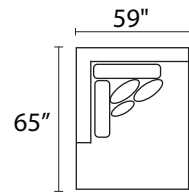

S0437 LEONORA

-26LFX LAF CONDO SOFA

-26RFX RAF CONDO SOFA

-84LFX LAF CUDDLER CHAISE

-84RFX RAF CUDDLER CHAISE

-15XXX CORNER UNIT

-03XXX ARMLESS CONDO SOFA

-35LFX LAF SOFA

-35RFX RAF SOFA

-84L / -26R

-26L / -84R

-26L / -26R

-84L / -84R

-26L / -15 / -03 / -84R

-84L / -03 / -15 / -26R

* DIMENSIONS ARE APPROXIMATE