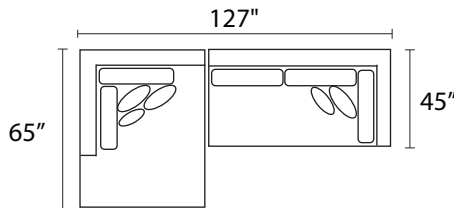

S0437 LEONORA

-26LFX LAF CONDO SOFA

-26RFX RAF CONDO SOFA

-84LFX LAF CUDDLER CHAISE

-84RFX RAF CUDDLER CHAISE

-15XXX CORNER UNIT

-03XXX ARMLESS CONDO SOFA

-35LFX LAF SOFA

-35RFX RAF SOFA

-84L / -26R

-26L / -84R

-26L / -26R

-84L / -84R

-26L / -15 / -03 / -84R

-84L / -03 / -15 / -26R

* DIMENSIONS ARE APPROXIMATE