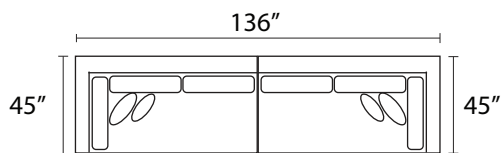

S0437 LEONORA

-26LFX LAF CONDO SOFA

-26RFX RAF CONDO SOFA

-84LFX LAF CUDDLER CHAISE

-84RFX RAF CUDDLER CHAISE

-15XXX CORNER UNIT

-03XXX ARMLESS CONDO SOFA

-35LFX LAF SOFA

-35RFX RAF SOFA

-84L / -26R

-26L / -84R

-26L / -26R

-84L / -84R

-26L / -15 / -03 / -84R

-84L / -03 / -15 / -26R

* DIMENSIONS ARE APPROXIMATE