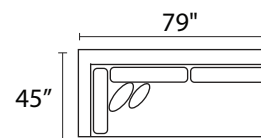

S0437 LEONORA

-26LFX LAF CONDO SOFA

-26RFX RAF CONDO SOFA

-84LFX LAF CUDDLER CHAISE

-84RFX RAF CUDDLER CHAISE

-15XXX CORNER UNIT

-03XXX ARMLESS CONDO SOFA

-35LFX LAF SOFA

-35RFX RAF SOFA

-84L / -26R

-26L / -84R

-26L / -26R

-84L / -84R

-26L / -15 / -03 / -84R

-84L / -03 / -15 / -26R

* DIMENSIONS ARE APPROXIMATE