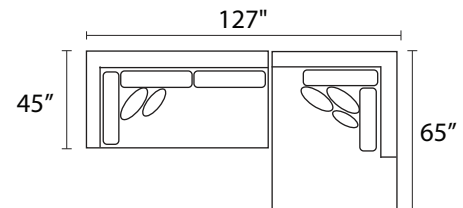

S0437 LEONORA

-26LFX LAF CONDO SOFA

-26RFX RAF CONDO SOFA

-84LFX LAF CUDDLER CHAISE

-84RFX RAF CUDDLER CHAISE

-15XXX CORNER UNIT

-03XXX ARMLESS CONDO SOFA

-35LFX LAF SOFA

-35RFX RAF SOFA

-84L / -26R

-26L / -84R

-26L / -26R

-84L / -84R

-26L / -15 / -03 / -84R

-84L / -03 / -15 / -26R

* DIMENSIONS ARE APPROXIMATE