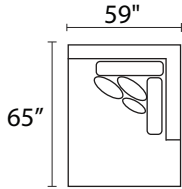

S0437 LEONORA

-26LFX LAF CONDO SOFA

-26RFX RAF CONDO SOFA

-84LFX LAF CUDDLER CHAISE

-84RFX RAF CUDDLER CHAISE

-15XXX CORNER UNIT

-03XXX ARMLESS CONDO SOFA

-35LFX LAF SOFA

-35RFX RAF SOFA

-84L / -26R

-26L / -84R

-26L / -26R

-84L / -84R

-26L / -15 / -03 / -84R

-84L / -03 / -15 / -26R

* DIMENSIONS ARE APPROXIMATE