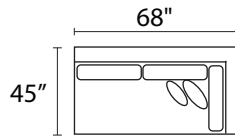

S0437 LEONORA

-26LFX LAF CONDO SOFA

-26RFX RAF CONDO SOFA

-84LFX LAF CUDDLER CHAISE

-84RFX RAF CUDDLER CHAISE

-15XXX CORNER UNIT

-03XXX ARMLESS CONDO SOFA

-35LFX LAF SOFA

-35RFX RAF SOFA

-84L / -26R

-26L / -84R

-26L / -26R

-84L / -84R

-26L / -15 / -03 / -84R

-84L / -03 / -15 / -26R

* DIMENSIONS ARE APPROXIMATE