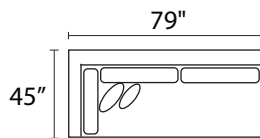

S0437 LEONORA

-26LFX LAF CONDO SOFA

-26RFX RAF CONDO SOFA

-84LFX LAF CUDDLER CHAISE

-84RFX RAF CUDDLER CHAISE

-15XXX CORNER UNIT

-03XXX ARMLESS CONDO SOFA

-35LFX LAF SOFA

-35RFX RAF SOFA

-84L / -26R

-26L / -84R

-26L / -26R

-84L / -84R

-26L / -15 / -03 / -84R

-84L / -03 / -15 / -26R

* DIMENSIONS ARE APPROXIMATE