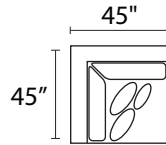

S0437 LEONORA

-26LFX LAF CONDO SOFA

-26RFX RAF CONDO SOFA

-84LFX LAF CUDDLER CHAISE

-84RFX RAF CUDDLER CHAISE

-15XXX CORNER UNIT

-03XXX ARMLESS CONDO SOFA

-35LFX LAF SOFA

-35RFX RAF SOFA

-84L / -26R

-26L / -84R

-26L / -26R

-84L / -84R

-26L / -15 / -03 / -84R

-84L / -03 / -15 / -26R

* DIMENSIONS ARE APPROXIMATE