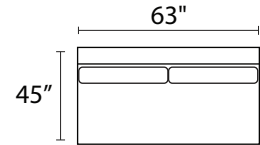

S0437 LEONORA

-26LFX LAF CONDO SOFA

-26RFX RAF CONDO SOFA

-84LFX LAF CUDDLER CHAISE

-84RFX RAF CUDDLER CHAISE

-15XXX CORNER UNIT

-03XXX ARMLESS CONDO SOFA

-35LFX LAF SOFA

-35RFX RAF SOFA

-84L / -26R

-26L / -84R

-26L / -26R

-84L / -84R

-26L / -15 / -03 / -84R

-84L / -03 / -15 / -26R

* DIMENSIONS ARE APPROXIMATE