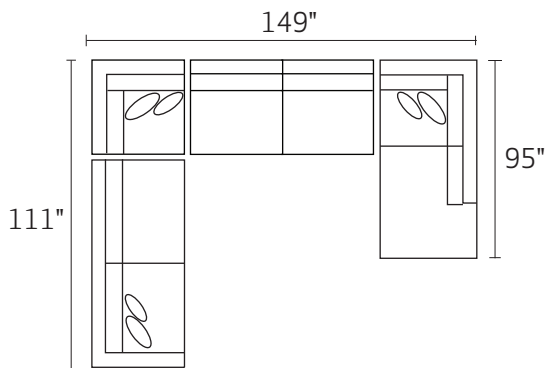

-15XXX - CORNER UNIT

-28LFX - LAF ARMLESS CHAISE

-28RFX - RAF ARMLESS CHAISE

-28L / -26R

-26L / -15 / -26R

-26L / -28R

-26L / -15 / -03 / -28R

-28L / -03 / -15 / -26R

*DIMENSIONS ARE APPROXIMATE