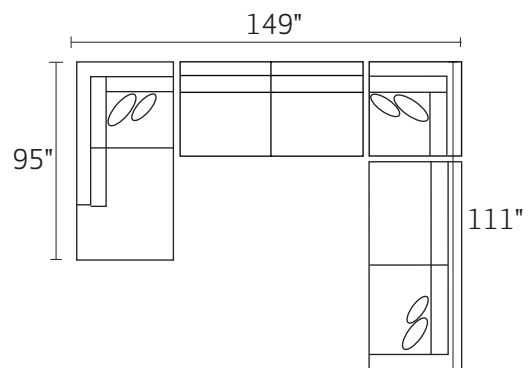

-15XXX - CORNER UNIT

-28LFX - LAF ARMLESS CHAISE

-28RFX - RAF ARMLESS CHAISE

-28L / -26R

-26L / -15 / -26R

-26L / -28R

-26L / -15 / -03 / -28R

-28L / -03 / -15 / -26R

*DIMENSIONS ARE APPROXIMATE