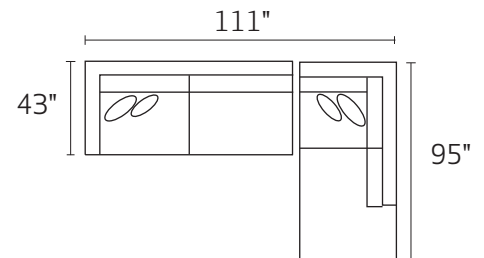

-15XXX - CORNER UNIT

-28LFX - LAF ARMLESS CHAISE

-28RFX - RAF ARMLESS CHAISE

-28L / -26R

-26L / -15 / -26R

-26L / -28R

-26L / -15 / -03 / -28R

-28L / -03 / -15 / -26R

*DIMENSIONS ARE APPROXIMATE