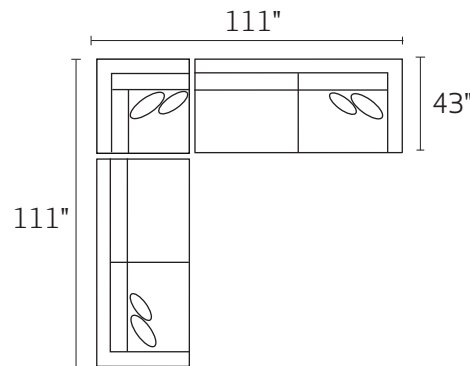

-15XXX - CORNER UNIT

-28LFX - LAF ARMLESS CHAISE

-28RFX - RAF ARMLESS CHAISE

-28L / -26R

-26L / -15 / -26R

-26L / -28R

-26L / -15 / -03 / -28R

-28L / -03 / -15 / -26R

*DIMENSIONS ARE APPROXIMATE