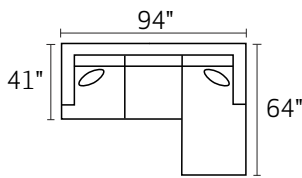

S0370 BURTON

-90AAX / -90BBX
SOFA W/ REV CHAISE
*ships as TWO pieces

-30XXX SOFA

-20XXX LOVESEAT

-01XXX ARM CHAIR

-02XXX OTTOMAN

-04LFX LAF CHAIR

-04RFX RAF CHAIR

-10XXX ARMLESS CHAIR

-03XXX ARMLESS CONDO

-35LFX LAF SOFA

-35RFX RAF SOFA

-26LFX LAF CONDO SOFA

-26RFX RAF CONDO SOFA

-15XXX CORNER UNIT

-82LFX LAF CHAISE

*DIMENSIONS ARE APPROXIMATE