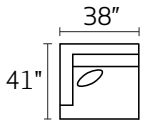

S0370 BURTON

-90AAX / -90BBX
SOFA W/ REV CHAISE
*ships as TWO pieces

-30XXX SOFA

-20XXX LOVESEAT

-01XXX ARM CHAIR

-02XXX OTTOMAN

-04LFX LAF CHAIR

-04RFX RAF CHAIR

-10XXX ARMLESS CHAIR

-03XXX ARMLESS CONDO

-35LFX LAF SOFA

-35RFX RAF SOFA

-26LFX LAF CONDO SOFA

-26RFX RAF CONDO SOFA

-15XXX CORNER UNIT

-82LFX LAF CHAISE

*DIMENSIONS ARE APPROXIMATE