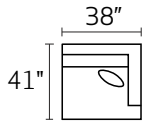

S0370 BURTON

-90AAX / -90BBX
SOFA W/ REV CHAISE
*ships as TWO pieces

-30XXX SOFA

-20XXX LOVESEAT

-01XXX ARM CHAIR

-02XXX OTTOMAN

-04LFX LAF CHAIR

-04RFX RAF CHAIR

-10XXX ARMLESS CHAIR

-03XXX ARMLESS CONDO

-35LFX LAF SOFA

-35RFX RAF SOFA

-26LFX LAF CONDO SOFA

-26RFX RAF CONDO SOFA

-15XXX CORNER UNIT

-82LFX LAF CHAISE

*DIMENSIONS ARE APPROXIMATE