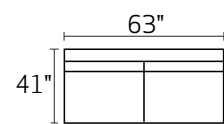

S0370 BURTON

-90AAX / -90BBX
SOFA W/ REV CHAISE
*ships as TWO pieces

-30XXX SOFA

-20XXX LOVESEAT

-01XXX ARM CHAIR

-02XXX OTTOMAN

-04LFX LAF CHAIR

-04RFX RAF CHAIR

-10XXX ARMLESS CHAIR

-03XXX ARMLESS CONDO

-35LFX LAF SOFA

-35RFX RAF SOFA

-26LFX LAF CONDO SOFA

-26RFX RAF CONDO SOFA

-15XXX CORNER UNIT

-82LFX LAF CHAISE

*DIMENSIONS ARE APPROXIMATE