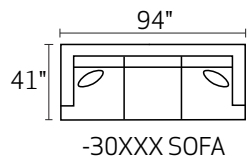

S0370 BURTON

-90AAX / -90BBX
SOFA W/ REV CHAISE
*ships as TWO pieces

-30XXX SOFA

-20XXX LOVESEAT

-01XXX ARM CHAIR

-02XXX OTTOMAN

-04LFX LAF CHAIR

-04RFX RAF CHAIR

*DIMENSIONS ARE APPROXIMATE