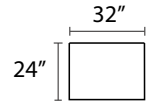

S1043 PHOEBE

-30XXX SOFA

-20XXX LOVESEAT

-01XXX ARM CHAIR

-02XXX OTTOMAN

-26LFX LAF CONDO SOFA

-26RFX RAF CONDO SOFA

-35LFX LAF SOFA

-31XXM QUEEN SLEEPER

-21XXM FULL SLEEPER

-26L / -28R

-33L / -28R

-26L / -28R

* DIMENSIONS ARE APPROXIMATE