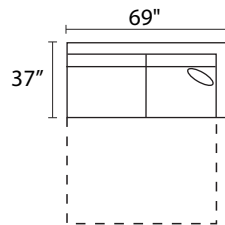

-35RFX RAF SOFA

-28LFX LSF ARMLESS CHAISE

-28RFX RSF ARMLESS CHAISE

-23LFM LAF FULL SLEEPER

-23RFM RAF FULL SLEEPER

-33LFM LAF QUEEN SLEEPER

-33RFM RAF QUEEN SLEEPER

-85XXM CHAIRBED

-31XXM QUEEN SLEEPER

-21XXM FULL SLEEPER

-26L / -28R

-33L / -28R

-26L / -28R

* DIMENSIONS ARE APPROXIMATE