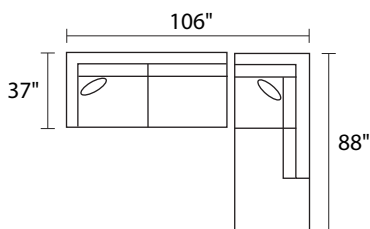

-35RFX RAF SOFA

-28LFX LSF ARMLESS CHAISE

-28RFX RSF ARMLESS CHAISE

-23LFM LAF FULL SLEEPER

-23RFM RAF FULL SLEEPER

-33LFM LAF QUEEN SLEEPER

-33RFM RAF QUEEN SLEEPER

-85XXM CHAIRBED

-31XXM QUEEN SLEEPER

-21XXM FULL SLEEPER

-26L / -28R

-33L / -28R

-26L / -28R

* DIMENSIONS ARE APPROXIMATE