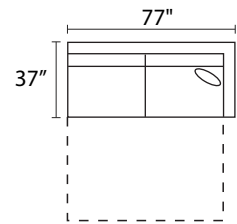

-35RFX RAF SOFA

-28LFX LSF ARMLESS CHAISE

-28RFX RSF ARMLESS CHAISE

-23LFM LAF FULL SLEEPER

-23RFM RAF FULL SLEEPER

-33LFM LAF QUEEN SLEEPER

-33RFM RAF QUEEN SLEEPER

-85XXM CHAIRBED

-31XXM QUEEN SLEEPER

-21XXM FULL SLEEPER

-26L / -28R

-33L / -28R

-26L / -28R

* DIMENSIONS ARE APPROXIMATE