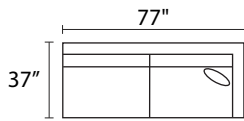

S1043 PHOEBE

-30XXX SOFA

-20XXX LOVESEAT

-01XXX ARM CHAIR

-02XXX OTTOMAN

-26LFX LAF CONDO SOFA

-26RFX RAF CONDO SOFA

-35LFX LAF SOFA

-35RFX RAF SOFA

-28LFX LSF ARMLESS CHAISE

-28RFX RSF ARMLESS CHAISE

-23LFM LAF FULL SLEEPER

-23RFM RAF FULL SLEEPER

-33LFM LAF QUEEN SLEEPER

-33RFM RAF QUEEN SLEEPER

-85XXM CHAIRBED

-31XXM QUEEN SLEEPER

-21XXM FULL SLEEPER

-26L / -28R

-33L / -28R

-26L / -28R

* DIMENSIONS ARE APPROXIMATE