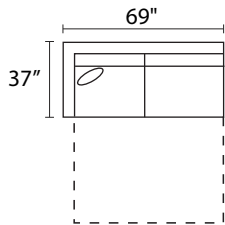

S1043 PHOEBE

-30XXX SOFA

-20XXX LOVESEAT

-01XXX ARM CHAIR

-02XXX OTTOMAN

-26LFX LAF CONDO SOFA

-26RFX RAF CONDO SOFA

-35LFX LAF SOFA

-35RFX RAF SOFA

-28LFX LSF ARMLESS CHAISE

-28RFX RSF ARMLESS CHAISE

-23LFM LAF FULL SLEEPER

-23RFM RAF FULL SLEEPER

-33LFM LAF QUEEN SLEEPER

-33RFM RAF QUEEN SLEEPER

-85XXM CHAIRBED

-31XXM QUEEN SLEEPER

-21XXM FULL SLEEPER

-26L / -28R

-33L / -28R

-26L / -28R

* DIMENSIONS ARE APPROXIMATE