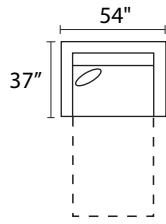

-35RFX RAF SOFA

-28LFX LSF ARMLESS CHAISE

-28RFX RSF ARMLESS CHAISE

-23LFM LAF FULL SLEEPER

-23RFM RAF FULL SLEEPER

-33LFM LAF QUEEN SLEEPER

-33RFM RAF QUEEN SLEEPER

-85XXM CHAIRBED

-31XXM QUEEN SLEEPER

-21XXM FULL SLEEPER

-26L / -28R

-33L / -28R

-26L / -28R

* DIMENSIONS ARE APPROXIMATE