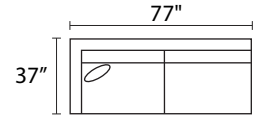

S1043 PHOEBE

-30XXX SOFA

-20XXX LOVESEAT

-01XXX ARM CHAIR

-02XXX OTTOMAN

-26LFX LAF CONDO SOFA

-26RFX RAF CONDO SOFA

-35LFX LAF SOFA

-35RFX RAF SOFA

-28LFX LSF ARMLESS CHAISE

-28RFX RSF ARMLESS CHAISE

-23LFM LAF FULL SLEEPER

-23RFM RAF FULL SLEEPER

-33LFM LAF QUEEN SLEEPER

-33RFM RAF QUEEN SLEEPER

-85XXM CHAIRBED

-31XXM QUEEN SLEEPER

-21XXM FULL SLEEPER

-26L / -28R

-33L / -28R

-26L / -28R

* DIMENSIONS ARE APPROXIMATE