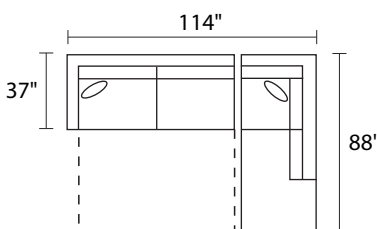

-35RFX RAF SOFA

-28LFX LSF ARMLESS CHAISE

-28RFX RSF ARMLESS CHAISE

-23LFM LAF FULL SLEEPER

-23RFM RAF FULL SLEEPER

-33LFM LAF QUEEN SLEEPER

-33RFM RAF QUEEN SLEEPER

-85XXM CHAIRBED

-31XXM QUEEN SLEEPER

-21XXM FULL SLEEPER

-26L / -28R

-33L / -28R

-26L / -28R

* DIMENSIONS ARE APPROXIMATE