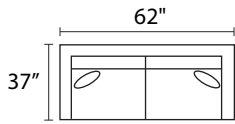

S1043 PHOEBE

-30XXX SOFA

-20XXX LOVESEAT

-01XXX ARM CHAIR

-02XXX OTTOMAN

-26LFX LAF CONDO SOFA

-26RFX RAF CONDO SOFA

-35LFX LAF SOFA

-35RFX RAF SOFA

-28LFX LSF ARMLESS CHAISE

-28RFX RSF ARMLESS CHAISE

-23LFM LAF FULL SLEEPER

-23RFM RAF FULL SLEEPER

-33LFM LAF QUEEN SLEEPER

-33RFM RAF QUEEN SLEEPER

-85XXM CHAIRBED

-31XXM QUEEN SLEEPER

-21XXM FULL SLEEPER

-26L / -28R

-33L / -28R

-26L / -28R

* DIMENSIONS ARE APPROXIMATE