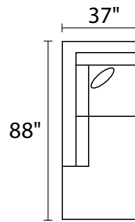

S1043 PHOEBE

-30XXX SOFA

-20XXX LOVESEAT

-01XXX ARM CHAIR

-02XXX OTTOMAN

-26LFX LAF CONDO SOFA

-26RFX RAF CONDO SOFA

-35LFX LAF SOFA

-35RFX RAF SOFA

-28LFX LSF ARMLESS CHAISE

-28RFX RSF ARMLESS CHAISE

-23LFM LAF FULL SLEEPER

-23RFM RAF FULL SLEEPER

-33LFM LAF QUEEN SLEEPER

-33RFM RAF QUEEN SLEEPER

-85XXM CHAIRBED

-31XXM QUEEN SLEEPER

-21XXM FULL SLEEPER

-26L / -28R

-33L / -28R

-26L / -28R

* DIMENSIONS ARE APPROXIMATE