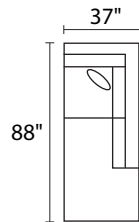

S1043 PHOEBE

-30XXX SOFA

-20XXX LOVESEAT

-01XXX ARM CHAIR

-02XXX OTTOMAN

-26LFX LAF CONDO SOFA

-26RFX RAF CONDO SOFA

-35LFX LAF SOFA

-35RFX RAF SOFA

-28LFX LSF ARMLESS CHAISE

-28RFX RSF ARMLESS CHAISE

-23LFM LAF FULL SLEEPER

-23RFM RAF FULL SLEEPER

-33LFM LAF QUEEN SLEEPER

-33RFM RAF QUEEN SLEEPER

-85XXM CHAIRBED

-31XXM QUEEN SLEEPER

-21XXM FULL SLEEPER

-26L / -28R

-33L / -28R

-26L / -28R

* DIMENSIONS ARE APPROXIMATE