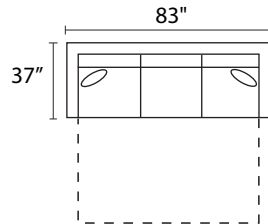

-35RFX RAF SOFA

-28LFX LSF ARMLESS CHAISE

-28RFX RSF ARMLESS CHAISE

-23LFM LAF FULL SLEEPER

-23RFM RAF FULL SLEEPER

-33LFM LAF QUEEN SLEEPER

-33RFM RAF QUEEN SLEEPER

-85XXM CHAIRBED

-31XXM QUEEN SLEEPER

-21XXM FULL SLEEPER

-26L / -28R

-33L / -28R

-26L / -28R

* DIMENSIONS ARE APPROXIMATE