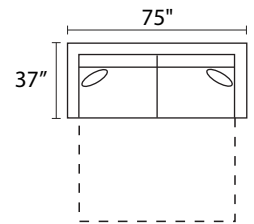

-35RFX RAF SOFA

-28LFX LSF ARMLESS CHAISE

-28RFX RSF ARMLESS CHAISE

-23LFM LAF FULL SLEEPER

-23RFM RAF FULL SLEEPER

-33LFM LAF QUEEN SLEEPER

-33RFM RAF QUEEN SLEEPER

-85XXM CHAIRBED

-31XXM QUEEN SLEEPER

-21XXM FULL SLEEPER

-26L / -28R

-33L / -28R

-26L / -28R

* DIMENSIONS ARE APPROXIMATE