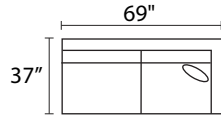

S1043 PHOEBE

-30XXX SOFA

-20XXX LOVESEAT

-01XXX ARM CHAIR

-02XXX OTTOMAN

-26LFX LAF CONDO SOFA

-26RFX RAF CONDO SOFA

-35LFX LAF SOFA

-35RFX RAF SOFA

-28LFX LSF ARMLESS CHAISE

-28RFX RSF ARMLESS CHAISE

-23LFM LAF FULL SLEEPER

-23RFM RAF FULL SLEEPER

-33LFM LAF QUEEN SLEEPER

-33RFM RAF QUEEN SLEEPER

-85XXM CHAIRBED

-31XXM QUEEN SLEEPER

-21XXM FULL SLEEPER

-26L / -28R

-33L / -28R

-26L / -28R

* DIMENSIONS ARE APPROXIMATE