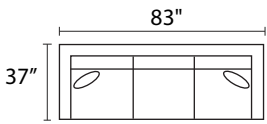

S1043 PHOEBE

-30XXX SOFA

-20XXX LOVESEAT

-01XXX ARM CHAIR

-02XXX OTTOMAN

-26LFX LAF CONDO SOFA

-26RFX RAF CONDO SOFA

-35LFX LAF SOFA

-31XXM QUEEN SLEEPER

-21XXM FULL SLEEPER

-26L / -28R

-33L / -28R

-26L / -28R

* DIMENSIONS ARE APPROXIMATE