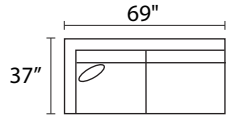

S1043 PHOEBE

-30XXX SOFA

-20XXX LOVESEAT

-01XXX ARM CHAIR

-02XXX OTTOMAN

-26LFX LAF CONDO SOFA

-26RFX RAF CONDO SOFA

-35LFX LAF SOFA

-35RFX RAF SOFA

-28LFX LSF ARMLESS CHAISE

-28RFX RSF ARMLESS CHAISE

-23LFM LAF FULL SLEEPER

-23RFM RAF FULL SLEEPER

-33LFM LAF QUEEN SLEEPER

-33RFM RAF QUEEN SLEEPER

-85XXM CHAIRBED

-31XXM QUEEN SLEEPER

-21XXM FULL SLEEPER

-26L / -28R

-33L / -28R

-26L / -28R

* DIMENSIONS ARE APPROXIMATE