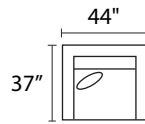

S1043 PHOEBE

-30XXX SOFA

-20XXX LOVESEAT

-01XXX ARM CHAIR

-02XXX OTTOMAN

-26LFX LAF CONDO SOFA

-26RFX RAF CONDO SOFA

-35LFX LAF SOFA

-35RFX RAF SOFA

-28LFX LSF ARMLESS CHAISE

-28RFX RSF ARMLESS CHAISE

-23LFM LAF FULL SLEEPER

-23RFM RAF FULL SLEEPER

-33LFM LAF QUEEN SLEEPER

-33RFM RAF QUEEN SLEEPER

-85XXM CHAIRBED

-31XXM QUEEN SLEEPER

-21XXM FULL SLEEPER

-26L / -28R

-33L / -28R

-26L / -28R

* DIMENSIONS ARE APPROXIMATE