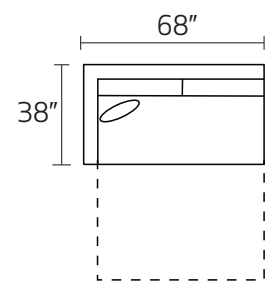

-35RFX RAF SOFA

-28RFX RAF ARMLESS CHAISE

-28RFX RAF ARMLESS CHAISE

-85XXM CHAIRBED

-31XXM QUEEN SLEEPER

-21XXM FULL SLEEPER

-23LFM LAF FULL SLEEPER

-23RFM RAF FULL SLEEPER

-33LFM LAF QUEEN SLEEPER

-33RFM RAF QUEEN SLEEPER

-33L / 28R

-28L / 26R

* DIMENSIONS ARE APPROXIMATE