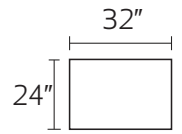

S0143 DEXTER

-30XXX SOFA

-20XXX LOVESEAT

-01XXX ARM CHAIR

-02XXX OTTOMAN

-26LFX LAF CONDO SOFA

-26RFX RAF CONDO SOFA

-35LFX LAF SOFA

-33LFM LAF QUEEN SLEEPER

-33RFM RAF QUEEN SLEEPER

-33L / 28R

-28L / 26R

* DIMENSIONS ARE APPROXIMATE