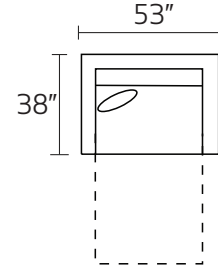

-85XXM CHAIRBED