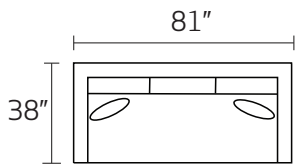

S0143 DEXTER

-30XXX SOFA

-20XXX LOVESEAT

-01XXX ARM CHAIR

-02XXX OTTOMAN

-26LFX LAF CONDO SOFA

-26RFX RAF CONDO SOFA

-35LFX LAF SOFA

-33LFM LAF QUEEN SLEEPER

-33RFM RAF QUEEN SLEEPER

-33L / 28R

-28L / 26R

* DIMENSIONS ARE APPROXIMATE