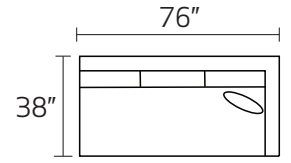

S0143 DEXTER

-30XXX SOFA

-20XXX LOVESEAT

-01XXX ARM CHAIR

-02XXX OTTOMAN

-26LFX LAF CONDO SOFA

-26RFX RAF CONDO SOFA

-35LFX LAF SOFA

-33LFM LAF QUEEN SLEEPER

-33RFM RAF QUEEN SLEEPER

-33L / 28R

-28L / 26R

* DIMENSIONS ARE APPROXIMATE