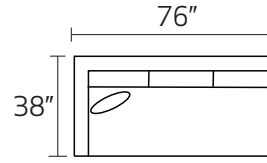

S0143 DEXTER

-30XXX SOFA

-20XXX LOVESEAT

-01XXX ARM CHAIR

-02XXX OTTOMAN

-26LFX LAF CONDO SOFA

-26RFX RAF CONDO SOFA

-35LFX LAF SOFA

-33LFM LAF QUEEN SLEEPER

-33RFM RAF QUEEN SLEEPER

-33L / 28R

-28L / 26R

* DIMENSIONS ARE APPROXIMATE