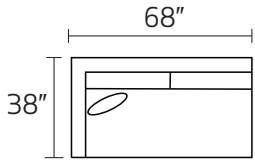

S0143 DEXTER

-30XXX SOFA

-20XXX LOVESEAT

-01XXX ARM CHAIR

-02XXX OTTOMAN

-26LFX LAF CONDO SOFA

-26RFX RAF CONDO SOFA

-35LFX LAF SOFA

-35RFX RAF SOFA

-28RFX RAF ARMLESS CHAISE

-28RFX RAF ARMLESS CHAISE

-85XXM CHAIRBED

-31XXM QUEEN SLEEPER

-21XXM FULL SLEEPER

-23LFM LAF FULL SLEEPER

-23RFM RAF FULL SLEEPER

-33LFM LAF QUEEN SLEEPER

-33RFM RAF QUEEN SLEEPER

-33L / 28R

-28L / 26R

* DIMENSIONS ARE APPROXIMATE