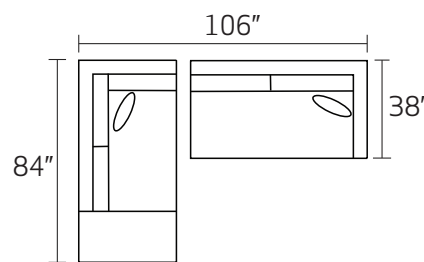

-35RFX RAF SOFA

-28RFX RAF ARMLESS CHAISE

-28RFX RAF ARMLESS CHAISE

-85XXM CHAIRBED

-31XXM QUEEN SLEEPER

-21XXM FULL SLEEPER

-23LFM LAF FULL SLEEPER

-23RFM RAF FULL SLEEPER

-33LFM LAF QUEEN SLEEPER

-33RFM RAF QUEEN SLEEPER

-33L / 28R

-28L / 26R

* DIMENSIONS ARE APPROXIMATE