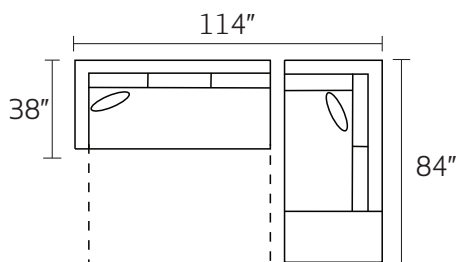

-35RFX RAF SOFA

-28RFX RAF ARMLESS CHAISE

-28RFX RAF ARMLESS CHAISE

-85XXM CHAIRBED

-31XXM QUEEN SLEEPER

-21XXM FULL SLEEPER

-23LFM LAF FULL SLEEPER

-23RFM RAF FULL SLEEPER

-33LFM LAF QUEEN SLEEPER

-33RFM RAF QUEEN SLEEPER

-33L / 28R

-28L / 26R

* DIMENSIONS ARE APPROXIMATE