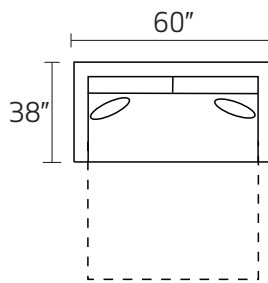

-35RFX RAF SOFA

-28RFX RAF ARMLESS CHAISE

-28RFX RAF ARMLESS CHAISE

-85XXM CHAIRBED

-31XXM QUEEN SLEEPER

-21XXM FULL SLEEPER

-23LFM LAF FULL SLEEPER

-23RFM RAF FULL SLEEPER

-33LFM LAF QUEEN SLEEPER

-33RFM RAF QUEEN SLEEPER

-33L / 28R

-28L / 26R

* DIMENSIONS ARE APPROXIMATE