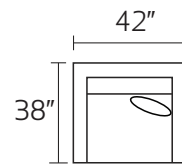

S0143 DEXTER

-30XXX SOFA

-20XXX LOVESEAT

-01XXX ARM CHAIR

-02XXX OTTOMAN

-26LFX LAF CONDO SOFA

-26RFX RAF CONDO SOFA

-35LFX LAF SOFA

-33LFM LAF QUEEN SLEEPER

-33RFM RAF QUEEN SLEEPER

-33L / 28R

-28L / 26R

* DIMENSIONS ARE APPROXIMATE