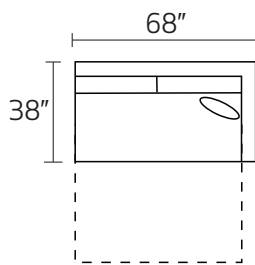

-35RFX RAF SOFA

-28RFX RAF ARMLESS CHAISE

-28RFX RAF ARMLESS CHAISE

-85XXM CHAIRBED

-31XXM QUEEN SLEEPER

-21XXM FULL SLEEPER

-23LFM LAF FULL SLEEPER

-23RFM RAF FULL SLEEPER

-33LFM LAF QUEEN SLEEPER

-33RFM RAF QUEEN SLEEPER

-33L / 28R

-28L / 26R

* DIMENSIONS ARE APPROXIMATE