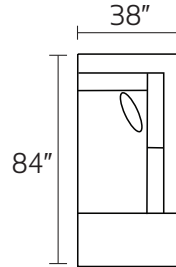

S0143 DEXTER

-30XXX SOFA

-20XXX LOVESEAT

-01XXX ARM CHAIR

-02XXX OTTOMAN

-26LFX LAF CONDO SOFA

-26RFX RAF CONDO SOFA

-35LFX LAF SOFA

-35RFX RAF SOFA

-28RFX RAF ARMLESS CHAISE

-28RFX RAF ARMLESS CHAISE

-85XXM CHAIRBED

-31XXM QUEEN SLEEPER

-21XXM FULL SLEEPER

-23LFM LAF FULL SLEEPER

-23RFM RAF FULL SLEEPER

-33LFM LAF QUEEN SLEEPER

-33RFM RAF QUEEN SLEEPER

-33L / 28R

-28L / 26R

* DIMENSIONS ARE APPROXIMATE