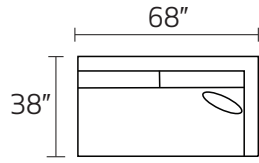

S0143 DEXTER

-30XXX SOFA

-20XXX LOVESEAT

-01XXX ARM CHAIR

-02XXX OTTOMAN

-26LFX LAF CONDO SOFA

-26RFX RAF CONDO SOFA

-35LFX LAF SOFA

-33LFM LAF QUEEN SLEEPER

-33RFM RAF QUEEN SLEEPER

-33L / 28R

-28L / 26R

* DIMENSIONS ARE APPROXIMATE