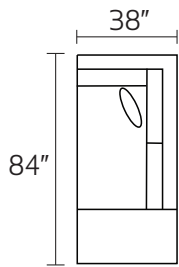

S0143 DEXTER

-30XXX SOFA

-20XXX LOVESEAT

-01XXX ARM CHAIR

-02XXX OTTOMAN

-26LFX LAF CONDO SOFA

-26RFX RAF CONDO SOFA

-35LFX LAF SOFA

-35RFX RAF SOFA

-28RFX RAF ARMLESS CHAISE

-28RFX RAF ARMLESS CHAISE

-85XXM CHAIRBED

-31XXM QUEEN SLEEPER

-21XXM FULL SLEEPER

-23LFM LAF FULL SLEEPER

-23RFM RAF FULL SLEEPER

-33LFM LAF QUEEN SLEEPER

-33RFM RAF QUEEN SLEEPER

-33L / 28R

-28L / 26R

* DIMENSIONS ARE APPROXIMATE