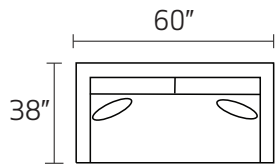

S0143 DEXTER

-30XXX SOFA

-20XXX LOVESEAT

-01XXX ARM CHAIR

-02XXX OTTOMAN

-26LFX LAF CONDO SOFA

-26RFX RAF CONDO SOFA

-35LFX LAF SOFA

-33LFM LAF QUEEN SLEEPER

-33RFM RAF QUEEN SLEEPER

-33L / 28R

-28L / 26R

* DIMENSIONS ARE APPROXIMATE