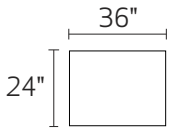

# S0133 CLARENCE

-90AAX / -90BBX SOFA W/REV CHAISE  
\*Ships as TWO pieces

-30XXX SOFA

-20XXX LOVESEAT

-01XXX ARM CHAIR

-02XXX OTTOMAN

-15XXX CORNER UNIT

-04LFX LAF CHAIR

-26L / -15 / -26R

-82L / -03 / -82R

-26L / -10 / -82R

-26L / -15 / -03 / 82R

-04L / -03 / -15 / -10 / -04R

\*DIMENSIONS ARE APPROXIMATE