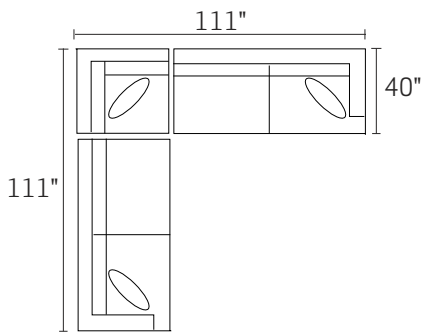

# S0133 CLARENCE

-90AAX / -90BBX SOFA W/REV CHAISE  
\*Ships as TWO pieces

-30XXX SOFA

-20XXX LOVESEAT

-01XXX ARM CHAIR

-02XXX OTTOMAN

-15XXX CORNER UNIT

-04LFX LAF CHAIR

-26L / -15 / -26R

-82L / -03 / -82R

-26L / -10 / -82R

-26L / -15 / -03 / 82R

-04L / -03 / -15 / -10 / -04R

\*DIMENSIONS ARE APPROXIMATE