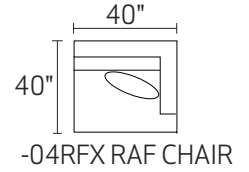

# S0133 CLARENCE

-90AAX / -90BBX SOFA W/REV CHAISE  
\*Ships as TWO pieces

-30XXX SOFA

-20XXX LOVESEAT

-01XXX ARM CHAIR

-02XXX OTTOMAN

-15XXX CORNER UNIT

-04LFX LAF CHAIR

-26L / -15 / -26R

-82L / -03 / -82R

-26L / -10 / -82R

-26L / -15 / -03 / 82R

-04L / -03 / -15 / -10 / -04R

\*DIMENSIONS ARE APPROXIMATE