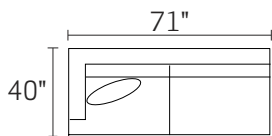

-26LFX LAF CONDO SOFA