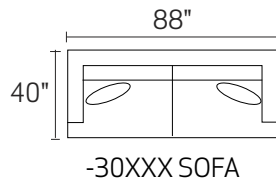

# S0133 CLARENCE

-90AAX / -90BBX SOFA W/REV CHAISE  
\*Ships as TWO pieces

-30XXX SOFA

-20XXX LOVESEAT

-01XXX ARM CHAIR

-02XXX OTTOMAN

-15XXX CORNER UNIT

-04LFX LAF CHAIR

-26L / -15 / -26R

-82L / -03 / -82R

-26L / -10 / -82R

-26L / -15 / -03 / 82R

-04L / -03 / -15 / -10 / -04R

\*DIMENSIONS ARE APPROXIMATE