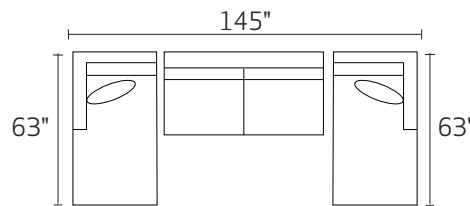

# S0133 CLARENCE

-90AAX / -90BBX SOFA W/REV CHAISE  
\*Ships as TWO pieces

-30XXX SOFA

-20XXX LOVESEAT

-01XXX ARM CHAIR

-02XXX OTTOMAN

-15XXX CORNER UNIT

-04LFX LAF CHAIR

-04RFX RAF CHAIR

-26LFX LAF CONDO SOFA

-26RFX RAF CONDO SOFA

-10XXX ARMLESS CHAIR

-03XXX ARMLESS CONDO SOFA

-82LFX LAF CHAISE

-82RFX RAF CHAISE

-29XXX CHAISE

-26L / -15 / -26R

-82L / -03 / -82R

-26L / -10 / -82R

-26L / -15 / -03 / 82R

-04L / -03 / -15 / -10 / -04R

\*DIMENSIONS ARE APPROXIMATE