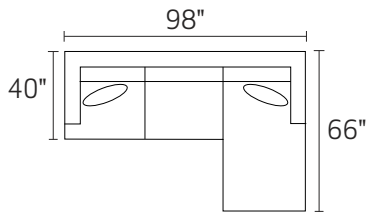

# S0133 CLARENCE

-90AAX / -90BBX SOFA W/REV CHAISE  
\*Ships as TWO pieces

-30XXX SOFA

-20XXX LOVESEAT

-01XXX ARM CHAIR

-02XXX OTTOMAN

-15XXX CORNER UNIT

-04LFX LAF CHAIR

-26L / -15 / -26R

-82L / -03 / -82R

-26L / -10 / -82R

-26L / -15 / -03 / 82R

-04L / -03 / -15 / -10 / -04R

\*DIMENSIONS ARE APPROXIMATE