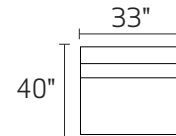

-04RFX RAF CHAIR

-10XXX ARMLESS CHAIR