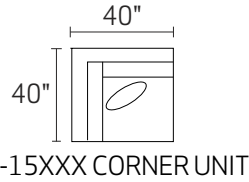

# S0133 CLARENCE

-90AAX / -90BBX SOFA W/REV CHAISE  
\*Ships as TWO pieces

-30XXX SOFA

-20XXX LOVESEAT

-01XXX ARM CHAIR

-02XXX OTTOMAN

-15XXX CORNER UNIT

-04LFX LAF CHAIR

-26L / -15 / -26R

-82L / -03 / -82R

-26L / -10 / -82R

-26L / -15 / -03 / 82R

-04L / -03 / -15 / -10 / -04R

\*DIMENSIONS ARE APPROXIMATE