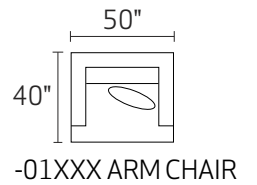

# S0133 CLARENCE

-90AAX / -90BBX SOFA W/REV CHAISE  
\*Ships as TWO pieces

-30XXX SOFA

-20XXX LOVESEAT

-01XXX ARM CHAIR

-02XXX OTTOMAN

-15XXX CORNER UNIT

-04LFX LAF CHAIR

-26L / -15 / -26R

-82L / -03 / -82R

-26L / -10 / -82R

-26L / -15 / -03 / 82R

-04L / -03 / -15 / -10 / -04R

\*DIMENSIONS ARE APPROXIMATE