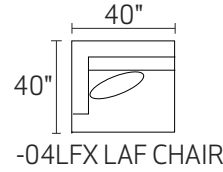

# S0133 CLARENCE

-90AAX / -90BBX SOFA W/REV CHAISE  
\*Ships as TWO pieces

-30XXX SOFA

-20XXX LOVESEAT

-01XXX ARM CHAIR

-02XXX OTTOMAN

-15XXX CORNER UNIT

-04LFX LAF CHAIR

-26L / -15 / -26R

-82L / -03 / -82R

-26L / -10 / -82R

-26L / -15 / -03 / 82R

-04L / -03 / -15 / -10 / -04R

\*DIMENSIONS ARE APPROXIMATE