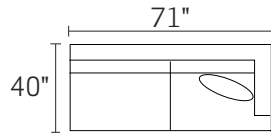

-15XXX CORNER UNIT

-26RFX RAF CONDO SOFA