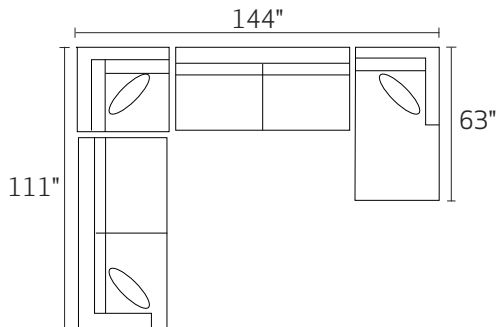

# S0133 CLARENCE

-90AAX / -90BBX SOFA W/REV CHAISE  
\*Ships as TWO pieces

-30XXX SOFA

-20XXX LOVESEAT

-01XXX ARM CHAIR

-02XXX OTTOMAN

-15XXX CORNER UNIT

-04LFX LAF CHAIR

-04RFX RAF CHAIR

-26LFX LAF CONDO SOFA

-26RFX RAF CONDO SOFA

-10XXX ARMLESS CHAIR

-03XXX ARMLESS CONDO SOFA

-82LFX LAF CHAISE

-82RFX RAF CHAISE

-29XXX CHAISE

-26L / -15 / -26R

-82L / -03 / -82R

-26L / -10 / -82R

-26L / -15 / -03 / 82R

-04L / -03 / -15 / -10 / -04R

\*DIMENSIONS ARE APPROXIMATE