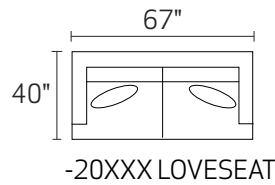

# S0133 CLARENCE

-90AAX / -90BBX SOFA W/REV CHAISE  
\*Ships as TWO pieces

-30XXX SOFA

-20XXX LOVESEAT

-01XXX ARM CHAIR

-02XXX OTTOMAN

-15XXX CORNER UNIT

-04LFX LAF CHAIR

-26L / -15 / -26R

-82L / -03 / -82R

-26L / -10 / -82R

-26L / -15 / -03 / 82R

-04L / -03 / -15 / -10 / -04R

\*DIMENSIONS ARE APPROXIMATE