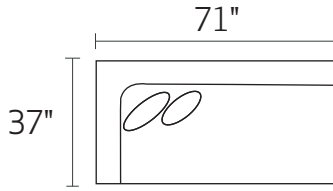

S1053 Sutton

-03XXX ARMLESS CONDO

-26LFX CONDO SOFA

-26RFX CONDO SOFA

-28LFX LAF ARMLESS CHAISE

-28RFX RAF ARMLESS CHAISE

-84LFX LAF CUDDLER

-84RFX RAF CUDDLER

-84L/-03/-28R

-28L/-03/-84R

* DIMENSIONS ARE APPROXIMATE