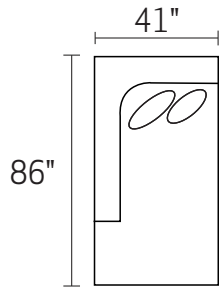

S1053 Sutton

-03XXX ARMLESS CONDO

-26LFX CONDO SOFA

-26RFX CONDO SOFA

-28LFX LAF ARMLESS CHAISE

-28RFX RAF ARMLESS CHAISE

-84LFX LAF CUDDLER

-84RFX RAF CUDDLER

-84L/-03/-28R

-28L/-03/-84R

* DIMENSIONS ARE APPROXIMATE