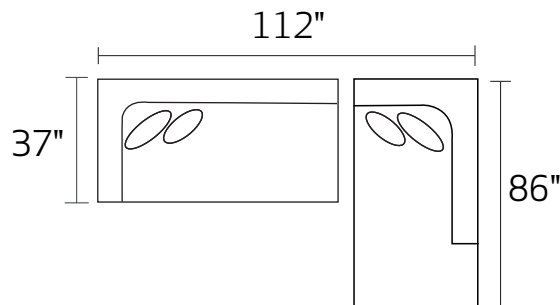

S1053 Sutton

-03XXX ARMLESS CONDO

-26LFX CONDO SOFA

-26RFX CONDO SOFA

-28LFX LAF ARMLESS CHAISE

-28RFX RAF ARMLESS CHAISE

-84LFX LAF CUDDLER

-84RFX RAF CUDDLER

-84L/-03/-28R

-28L/-03/-84R

* DIMENSIONS ARE APPROXIMATE