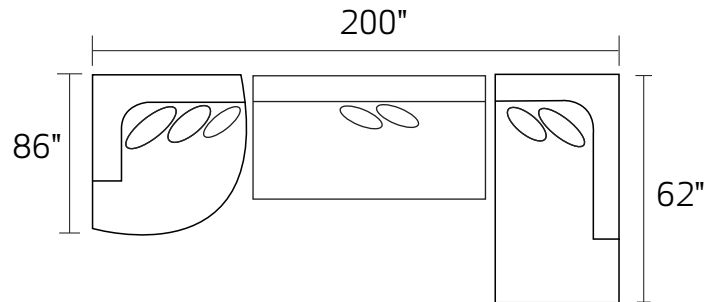

S1053 Sutton

-03XXX ARMLESS CONDO

-26LFX CONDO SOFA

-26RFX CONDO SOFA

-28LFX LAF ARMLESS CHAISE

-28RFX RAF ARMLESS CHAISE

-84LFX LAF CUDDLER

-84RFX RAF CUDDLER

-84L/-03/-28R

-28L/-03/-84R

* DIMENSIONS ARE APPROXIMATE