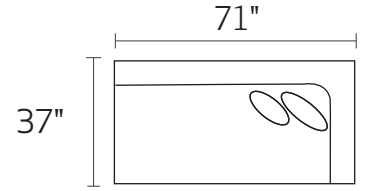

S1053 Sutton

-03XXX ARMLESS CONDO

-26LFX CONDO SOFA

-26RFX CONDO SOFA

-28LFX LAF ARMLESS CHAISE

-28RFX RAF ARMLESS CHAISE

-84LFX LAF CUDDLER

-84RFX RAF CUDDLER

-84L/-03/-28R

-28L/-03/-84R

* DIMENSIONS ARE APPROXIMATE