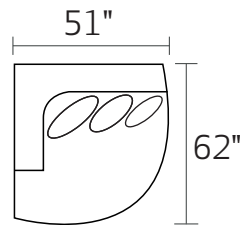

S1053 Sutton

-03XXX ARMLESS CONDO

-26LFX CONDO SOFA

-26RFX CONDO SOFA

-28LFX LAF ARMLESS CHAISE

-28RFX RAF ARMLESS CHAISE

-84LFX LAF CUDDLER

-84RFX RAF CUDDLER

-84L/-03/-28R

-28L/-03/-84R

* DIMENSIONS ARE APPROXIMATE