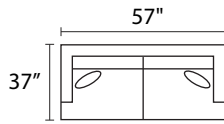

S1042 BILLIE

-30XXX SOFA

-20XXX LOVESEAT

-01XXX ARM CHAIR

-02XXX OTTOMAN

-26LFX LAF CONDO SOFA

-26RFX RAF CONDO SOFA

-35LFX LAF SOFA

-31XXM QUEEN SLEEPER

-21XXM FULL SLEEPER

-26L / -28R

-33L / -28R

-26L / -28R

* DIMENSIONS ARE APPROXIMATE