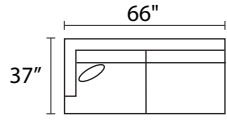

S1042 BILLIE

-30XXX SOFA

-20XXX LOVESEAT

-01XXX ARM CHAIR

-02XXX OTTOMAN

-26LFX LAF CONDO SOFA

-26RFX RAF CONDO SOFA

-35LFX LAF SOFA

-35RFX RAF SOFA

-28LFX LSF ARMLESS CHAISE

-28RFX RSF ARMLESS CHAISE

-23LFM LAF FULL SLEEPER

-23RFM RAF FULL SLEEPER

-33LFM LAF QUEEN SLEEPER

-33RFM RAF QUEEN SLEEPER

-85XXM CHAIRBED

-31XXM QUEEN SLEEPER

-21XXM FULL SLEEPER

-26L / -28R

-33L / -28R

-26L / -28R

* DIMENSIONS ARE APPROXIMATE