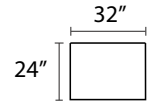

S1042 BILLIE

-30XXX SOFA

-20XXX LOVESEAT

-01XXX ARM CHAIR

-02XXX OTTOMAN

-26LFX LAF CONDO SOFA

-26RFX RAF CONDO SOFA

-35LFX LAF SOFA

-31XXM QUEEN SLEEPER

-21XXM FULL SLEEPER

-26L / -28R

-33L / -28R

-26L / -28R

* DIMENSIONS ARE APPROXIMATE