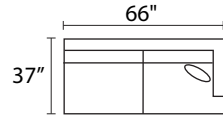

S1042 BILLIE

-30XXX SOFA

-20XXX LOVESEAT

-01XXX ARM CHAIR

-02XXX OTTOMAN

-26LFX LAF CONDO SOFA

-26RFX RAF CONDO SOFA

-35LFX LAF SOFA

-31XXM QUEEN SLEEPER

-21XXM FULL SLEEPER

-26L / -28R

-33L / -28R

-26L / -28R

* DIMENSIONS ARE APPROXIMATE