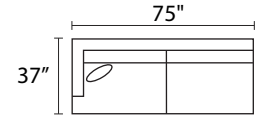

S1042 BILLIE

-30XXX SOFA

-20XXX LOVESEAT

-01XXX ARM CHAIR

-02XXX OTTOMAN

-26LFX LAF CONDO SOFA

-26RFX RAF CONDO SOFA

-35LFX LAF SOFA

-35RFX RAF SOFA

-28LFX LSF ARMLESS CHAISE

-28RFX RSF ARMLESS CHAISE

-23LFM LAF FULL SLEEPER

-23RFM RAF FULL SLEEPER

-33LFM LAF QUEEN SLEEPER

-33RFM RAF QUEEN SLEEPER

-85XXM CHAIRBED

-31XXM QUEEN SLEEPER

-21XXM FULL SLEEPER

-26L / -28R

-33L / -28R

-26L / -28R

* DIMENSIONS ARE APPROXIMATE