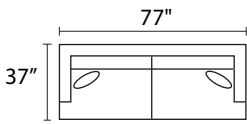

S1042 BILLIE

-30XXX SOFA

-20XXX LOVESEAT

-01XXX ARM CHAIR

-02XXX OTTOMAN

-26LFX LAF CONDO SOFA

-26RFX RAF CONDO SOFA

-35LFX LAF SOFA

-35RFX RAF SOFA

-28LFX LSF ARMLESS CHAISE

-28RFX RSF ARMLESS CHAISE

-23LFM LAF FULL SLEEPER

-23RFM RAF FULL SLEEPER

-33LFM LAF QUEEN SLEEPER

-33RFM RAF QUEEN SLEEPER

-85XXM CHAIRBED

-31XXM QUEEN SLEEPER

-21XXM FULL SLEEPER

-26L / -28R

-33L / -28R

-26L / -28R

* DIMENSIONS ARE APPROXIMATE