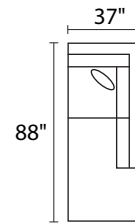

S1042 BILLIE

-30XXX SOFA

-20XXX LOVESEAT

-01XXX ARM CHAIR

-02XXX OTTOMAN

-26LFX LAF CONDO SOFA

-26RFX RAF CONDO SOFA

-35LFX LAF SOFA

-35RFX RAF SOFA

-28LFX LSF ARMLESS CHAISE

-28RFX RSF ARMLESS CHAISE

-23LFM LAF FULL SLEEPER

-23RFM RAF FULL SLEEPER

-33LFM LAF QUEEN SLEEPER

-33RFM RAF QUEEN SLEEPER

-85XXM CHAIRBED

-31XXM QUEEN SLEEPER

-21XXM FULL SLEEPER

-26L / -28R

-33L / -28R

-26L / -28R

* DIMENSIONS ARE APPROXIMATE