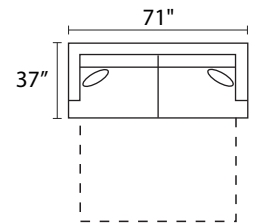

-35RFX RAF SOFA

-28LFX LSF ARMLESS CHAISE

-28RFX RSF ARMLESS CHAISE

-23LFM LAF FULL SLEEPER

-23RFM RAF FULL SLEEPER

-33LFM LAF QUEEN SLEEPER

-33RFM RAF QUEEN SLEEPER

-85XXM CHAIRBED

-31XXM QUEEN SLEEPER

-21XXM FULL SLEEPER

-26L / -28R

-33L / -28R

-26L / -28R

* DIMENSIONS ARE APPROXIMATE