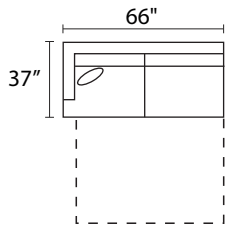

S1042 BILLIE

-30XXX SOFA

-20XXX LOVESEAT

-01XXX ARM CHAIR

-02XXX OTTOMAN

-26LFX LAF CONDO SOFA

-26RFX RAF CONDO SOFA

-35LFX LAF SOFA

-35RFX RAF SOFA

-28LFX LSF ARMLESS CHAISE

-28RFX RSF ARMLESS CHAISE

-23LFM LAF FULL SLEEPER

-23RFM RAF FULL SLEEPER

-33LFM LAF QUEEN SLEEPER

-33RFM RAF QUEEN SLEEPER

-85XXM CHAIRBED

-31XXM QUEEN SLEEPER

-21XXM FULL SLEEPER

-26L / -28R

-33L / -28R

-26L / -28R

* DIMENSIONS ARE APPROXIMATE