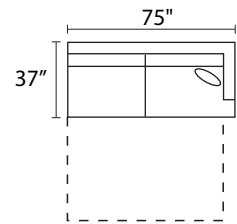

-35RFX RAF SOFA

-28LFX LSF ARMLESS CHAISE

-28RFX RSF ARMLESS CHAISE

-23LFM LAF FULL SLEEPER

-23RFM RAF FULL SLEEPER

-33LFM LAF QUEEN SLEEPER

-33RFM RAF QUEEN SLEEPER

-85XXM CHAIRBED

-31XXM QUEEN SLEEPER

-21XXM FULL SLEEPER

-26L / -28R

-33L / -28R

-26L / -28R

* DIMENSIONS ARE APPROXIMATE