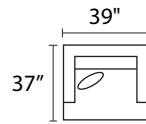

S1042 BILLIE

-30XXX SOFA

-20XXX LOVESEAT

-01XXX ARM CHAIR

-02XXX OTTOMAN

-26LFX LAF CONDO SOFA

-26RFX RAF CONDO SOFA

-35LFX LAF SOFA

-35RFX RAF SOFA

-28LFX LSF ARMLESS CHAISE

-28RFX RSF ARMLESS CHAISE

-23LFM LAF FULL SLEEPER

-23RFM RAF FULL SLEEPER

-33LFM LAF QUEEN SLEEPER

-33RFM RAF QUEEN SLEEPER

-85XXM CHAIRBED

-31XXM QUEEN SLEEPER

-21XXM FULL SLEEPER

-26L / -28R

-33L / -28R

-26L / -28R

* DIMENSIONS ARE APPROXIMATE