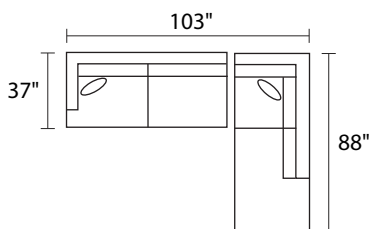

-35RFX RAF SOFA

-28LFX LSF ARMLESS CHAISE

-28RFX RSF ARMLESS CHAISE

-23LFM LAF FULL SLEEPER

-23RFM RAF FULL SLEEPER

-33LFM LAF QUEEN SLEEPER

-33RFM RAF QUEEN SLEEPER

-85XXM CHAIRBED

-31XXM QUEEN SLEEPER

-21XXM FULL SLEEPER

-26L / -28R

-33L / -28R

-26L / -28R

* DIMENSIONS ARE APPROXIMATE