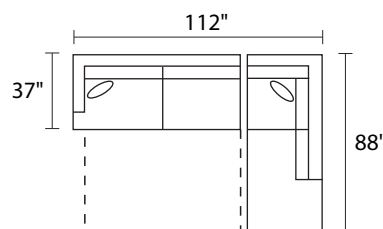

-35RFX RAF SOFA

-28LFX LSF ARMLESS CHAISE

-28RFX RSF ARMLESS CHAISE

-23LFM LAF FULL SLEEPER

-23RFM RAF FULL SLEEPER

-33LFM LAF QUEEN SLEEPER

-33RFM RAF QUEEN SLEEPER

-85XXM CHAIRBED

-31XXM QUEEN SLEEPER

-21XXM FULL SLEEPER

-26L / -28R

-33L / -28R

-26L / -28R

* DIMENSIONS ARE APPROXIMATE