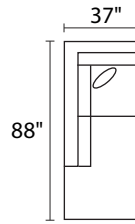

S1042 BILLIE

-30XXX SOFA

-20XXX LOVESEAT

-01XXX ARM CHAIR

-02XXX OTTOMAN

-26LFX LAF CONDO SOFA

-26RFX RAF CONDO SOFA

-35LFX LAF SOFA

-35RFX RAF SOFA

-28LFX LSF ARMLESS CHAISE

-28RFX RSF ARMLESS CHAISE

-23LFM LAF FULL SLEEPER

-23RFM RAF FULL SLEEPER

-33LFM LAF QUEEN SLEEPER

-33RFM RAF QUEEN SLEEPER

-85XXM CHAIRBED

-31XXM QUEEN SLEEPER

-21XXM FULL SLEEPER

-26L / -28R

-33L / -28R

-26L / -28R

* DIMENSIONS ARE APPROXIMATE