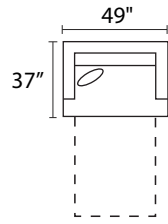

-35RFX RAF SOFA

-28LFX LSF ARMLESS CHAISE

-28RFX RSF ARMLESS CHAISE

-23LFM LAF FULL SLEEPER

-23RFM RAF FULL SLEEPER

-33LFM LAF QUEEN SLEEPER

-33RFM RAF QUEEN SLEEPER

-85XXM CHAIRBED

-31XXM QUEEN SLEEPER

-21XXM FULL SLEEPER

-26L / -28R

-33L / -28R

-26L / -28R

* DIMENSIONS ARE APPROXIMATE