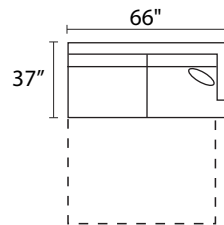

-35RFX RAF SOFA

-28LFX LSF ARMLESS CHAISE

-28RFX RSF ARMLESS CHAISE

-23LFM LAF FULL SLEEPER

-23RFM RAF FULL SLEEPER

-33LFM LAF QUEEN SLEEPER

-33RFM RAF QUEEN SLEEPER

-85XXM CHAIRBED

-31XXM QUEEN SLEEPER

-21XXM FULL SLEEPER

-26L / -28R

-33L / -28R

-26L / -28R

* DIMENSIONS ARE APPROXIMATE