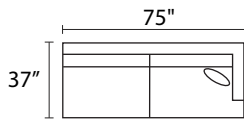

S1042 BILLIE

-30XXX SOFA

-20XXX LOVESEAT

-01XXX ARM CHAIR

-02XXX OTTOMAN

-26LFX LAF CONDO SOFA

-26RFX RAF CONDO SOFA

-35LFX LAF SOFA

-35RFX RAF SOFA

-28LFX LSF ARMLESS CHAISE

-28RFX RSF ARMLESS CHAISE

-23LFM LAF FULL SLEEPER

-23RFM RAF FULL SLEEPER

-33LFM LAF QUEEN SLEEPER

-33RFM RAF QUEEN SLEEPER

-85XXM CHAIRBED

-31XXM QUEEN SLEEPER

-21XXM FULL SLEEPER

-26L / -28R

-33L / -28R

-26L / -28R

* DIMENSIONS ARE APPROXIMATE