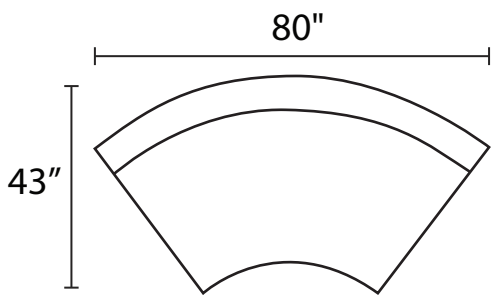

S0147 CLEO

-74LFX LAF CHAIR & 1/2

-74RFX RAF CHAIR & 1/2

-11XXX SEATING WEDGE

-30XXX SOFA

-74L / -11 / -74R