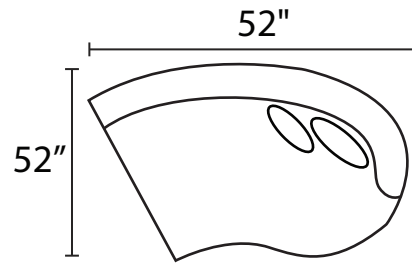

S0147 CLEO

-74LFX LAF CHAIR & 1/2

-74RFX RAF CHAIR & 1/2

-11XXX SEATING WEDGE

-30XXX SOFA

-74L / -11 / -74R