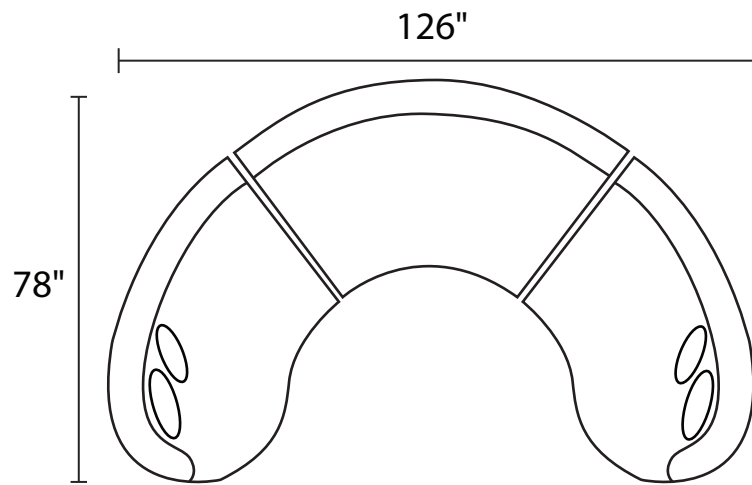

S0147 CLEO

-74LFX LAF CHAIR & 1/2

-74RFX RAF CHAIR & 1/2

-11XXX SEATING WEDGE

-30XXX SOFA

-74L / -11 / -74R