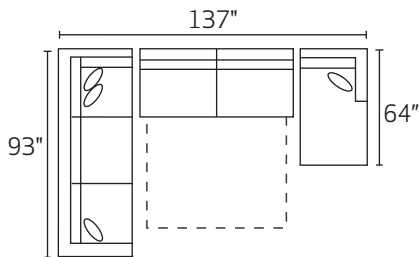

-82RFX RAF CHAISE

-31XXM QUEEN SLEEPER

-21XXM FULL SLEEPER

-06XXM ARMLESS FULL SLEEPER

-23LFM LAF FULL SLEEPER

-23RFM RAF FULL SLEEPER

-32L / -26R

-82L / -03 / -84R

-32L / -03 / -84R

-32L / -06 / -82R

-23L / -11 / -26R

-82L / -03 / -11 / -26R