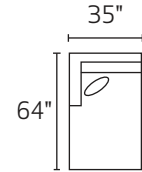

-32LFX LAF SECTIONAL

-32RFX RAF SECTIONAL

-03XXX ARMLESS LOVESEAT

-10XXX ARMLESS CHAIR

-84LFX LAF CUDDLER

-84RFX RAF CUDDLER

-11XXX SEATING WEDGE

-82LFX LAF CHAISE

-82RFX RAF CHAISE

-31XXM QUEEN SLEEPER

-21XXM FULL SLEEPER

-06XXM ARMLESS FULL SLEEPER

-23LFM LAF FULL SLEEPER

-23RFM RAF FULL SLEEPER

-32L / -26R

-82L / -03 / -84R

-32L / -03 / -84R

-32L / -06 / -82R

-23L / -11 / -26R

-82L / -03 / -11 / -26R