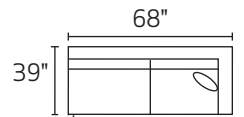

-82RFX RAF CHAISE

-31XXM QUEEN SLEEPER

-21XXM FULL SLEEPER

-06XXM ARMLESS FULL SLEEPER

-23LFM LAF FULL SLEEPER

-23RFM RAF FULL SLEEPER

-32L / -26R

-82L / -03 / -84R

-32L / -03 / -84R

-32L / -06 / -82R

-23L / -11 / -26R

-82L / -03 / -11 / -26R