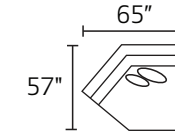

-32LFX LAF SECTIONAL

-32RFX RAF SECTIONAL

-03XXX ARMLESS LOVESEAT

-10XXX ARMLESS CHAIR

-84LFX LAF CUDDLER

-84RFX RAF CUDDLER

-11XXX SEATING WEDGE

-82LFX LAF CHAISE

-82RFX RAF CHAISE

-31XXM QUEEN SLEEPER

-21XXM FULL SLEEPER

-06XXM ARMLESS FULL SLEEPER

-23LFM LAF FULL SLEEPER

-23RFM RAF FULL SLEEPER

-32L / -26R

-82L / -03 / -84R

-32L / -03 / -84R

-32L / -06 / -82R

-23L / -11 / -26R

-82L / -03 / -11 / -26R