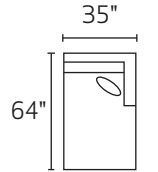

-32LFX LAF SECTIONAL

-32RFX RAF SECTIONAL

-03XXX ARMLESS LOVESEAT

-10XXX ARMLESS CHAIR

-84LFX LAF CUDDLER

-84RFX RAF CUDDLER

-11XXX SEATING WEDGE

-82LFX LAF CHAISE

-82RFX RAF CHAISE

-31XXM QUEEN SLEEPER

-21XXM FULL SLEEPER

-06XXM ARMLESS FULL SLEEPER

-23LFM LAF FULL SLEEPER

-23RFM RAF FULL SLEEPER

-32L / -26R

-82L / -03 / -84R

-32L / -03 / -84R

-32L / -06 / -82R

-23L / -11 / -26R

-82L / -03 / -11 / -26R