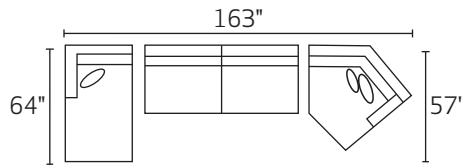

-82RFX RAF CHAISE

-31XXM QUEEN SLEEPER

-21XXM FULL SLEEPER

-06XXM ARMLESS FULL SLEEPER

-23LFM LAF FULL SLEEPER

-23RFM RAF FULL SLEEPER

-32L / -26R

-82L / -03 / -84R

-32L / -03 / -84R

-32L / -06 / -82R

-23L / -11 / -26R

-82L / -03 / -11 / -26R