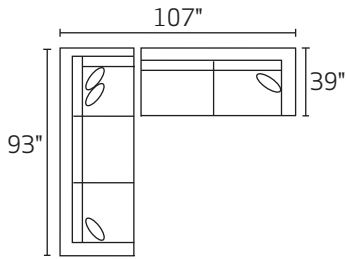

-82RFX RAF CHAISE

-31XXM QUEEN SLEEPER

-21XXM FULL SLEEPER

-06XXM ARMLESS FULL SLEEPER

-23LFM LAF FULL SLEEPER

-23RFM RAF FULL SLEEPER

-32L / -26R

-82L / -03 / -84R

-32L / -03 / -84R

-32L / -06 / -82R

-23L / -11 / -26R

-82L / -03 / -11 / -26R