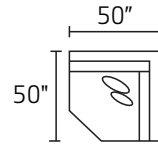

-32LFX LAF SECTIONAL

-32RFX RAF SECTIONAL

-03XXX ARMLESS LOVESEAT

-10XXX ARMLESS CHAIR

-84LFX LAF CUDDLER

-84RFX RAF CUDDLER

-11XXX SEATING WEDGE

-82LFX LAF CHAISE

-82RFX RAF CHAISE

-31XXM QUEEN SLEEPER

-21XXM FULL SLEEPER

-06XXM ARMLESS FULL SLEEPER

-23LFM LAF FULL SLEEPER

-23RFM RAF FULL SLEEPER

-32L / -26R

-82L / -03 / -84R

-32L / -03 / -84R

-32L / -06 / -82R

-23L / -11 / -26R

-82L / -03 / -11 / -26R