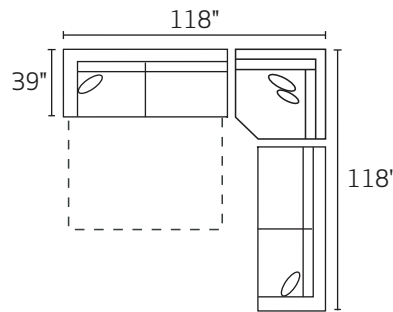

-82RFX RAF CHAISE

-31XXM QUEEN SLEEPER

-21XXM FULL SLEEPER

-06XXM ARMLESS FULL SLEEPER

-23LFM LAF FULL SLEEPER

-23RFM RAF FULL SLEEPER

-32L / -26R

-82L / -03 / -84R

-32L / -03 / -84R

-32L / -06 / -82R

-23L / -11 / -26R

-82L / -03 / -11 / -26R