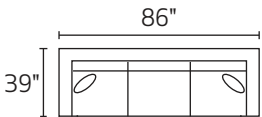

-32LFX LAF SECTIONAL

-32RFX RAF SECTIONAL

-03XXX ARMLESS LOVESEAT

-10XXX ARMLESS CHAIR

-84LFX LAF CUDDLER

-84RFX RAF CUDDLER

-11XXX SEATING WEDGE

-82LFX LAF CHAISE

-82RFX RAF CHAISE

-31XXM QUEEN SLEEPER

-21XXM FULL SLEEPER

-06XXM ARMLESS FULL SLEEPER

-23LFM LAF FULL SLEEPER

-23RFM RAF FULL SLEEPER

-32L / -26R

-82L / -03 / -84R