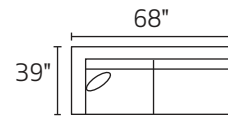

-82RFX RAF CHAISE

-31XXM QUEEN SLEEPER

-21XXM FULL SLEEPER

-06XXM ARMLESS FULL SLEEPER

-23LFM LAF FULL SLEEPER

-23RFM RAF FULL SLEEPER

-32L / -26R

-82L / -03 / -84R

-32L / -03 / -84R

-32L / -06 / -82R

-23L / -11 / -26R

-82L / -03 / -11 / -26R