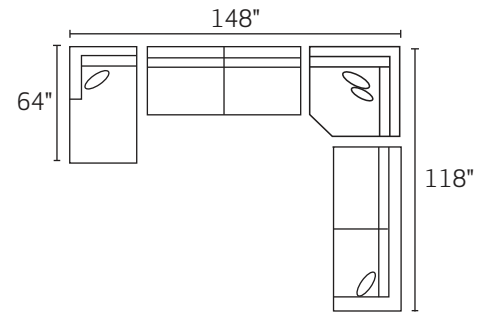

-82RFX RAF CHAISE

-31XXM QUEEN SLEEPER

-21XXM FULL SLEEPER

-06XXM ARMLESS FULL SLEEPER

-23LFM LAF FULL SLEEPER

-23RFM RAF FULL SLEEPER

-32L / -26R

-82L / -03 / -84R

-32L / -03 / -84R

-32L / -06 / -82R

-23L / -11 / -26R

-82L / -03 / -11 / -26R