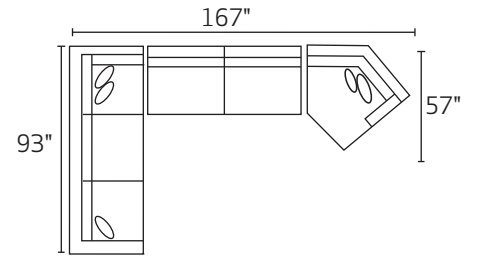

-82RFX RAF CHAISE

-31XXM QUEEN SLEEPER

-21XXM FULL SLEEPER

-06XXM ARMLESS FULL SLEEPER

-23LFM LAF FULL SLEEPER

-23RFM RAF FULL SLEEPER

-32L / -26R

-82L / -03 / -84R

-32L / -03 / -84R

-32L / -06 / -82R

-23L / -11 / -26R

-82L / -03 / -11 / -26R