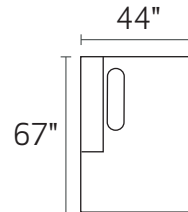

# G1107 DONATO

-70 ESTATE SOFA

-01XXX ARM CHAIR

-34XXX BUMPER OTTOMAN

-74LFX LAF CHAIR 1/2

-74RFX RAF CHAIR 1/2

-13LFX BUMPER CHAISE

-13RFX BUMPER CHAISE

-13L / -70R

-70 / -13R

-70 / -34

\*DIMENSIONS ARE APPROXIMATE