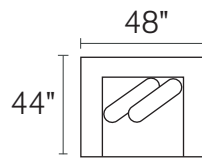

# G1107 DONATO

-70 ESTATE SOFA

-01XXX ARM CHAIR

-34XXX BUMPER OTTOMAN

-74LFX LAF CHAIR 1/2

-74RFX RAF CHAIR 1/2

-13LFX BUMPER CHAISE

-13RFX BUMPER CHAISE

-13L / -70R

-70 / -13R

-70 / -34

\*DIMENSIONS ARE APPROXIMATE