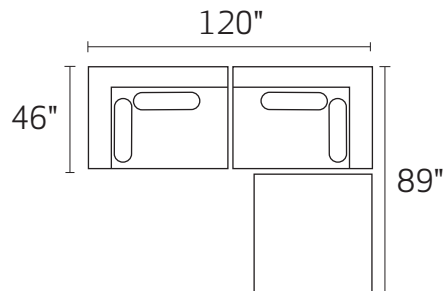

# G1107 DONATO

-70 ESTATE SOFA

-01XXX ARM CHAIR

-34XXX BUMPER OTTOMAN

-74LFX LAF CHAIR 1/2

-74RFX RAF CHAIR 1/2

-13LFX BUMPER CHAISE

-13RFX BUMPER CHAISE

-13L / -70R

-70 / -13R

-70 / -34

\*DIMENSIONS ARE APPROXIMATE