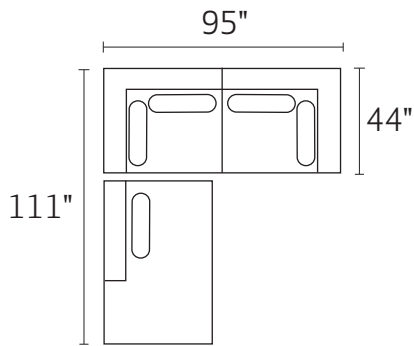

# G1107 DONATO

-70 ESTATE SOFA

-01XXX ARM CHAIR

-34XXX BUMPER OTTOMAN

-74LFX LAF CHAIR 1/2

-74RFX RAF CHAIR 1/2

-13LFX BUMPER CHAISE

-13RFX BUMPER CHAISE

-13L / -70R

-70 / -13R

-70 / -34

\*DIMENSIONS ARE APPROXIMATE