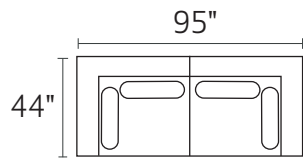

# G1107 DONATO

-70 ESTATE SOFA

-01XXX ARM CHAIR

-34XXX BUMPER OTTOMAN

-74LFX LAF CHAIR 1/2

-74RFX RAF CHAIR 1/2

-13LFX BUMPER CHAISE

-13RFX BUMPER CHAISE

-13L / -70R

-70 / -13R

-70 / -34

\*DIMENSIONS ARE APPROXIMATE