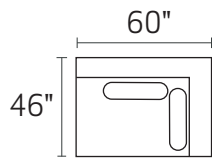

# G1107 DONATO

-70 ESTATE SOFA

-01XXX ARM CHAIR

-34XXX BUMPER OTTOMAN

-74LFX LAF CHAIR 1/2

-74RFX RAF CHAIR 1/2

-13LFX BUMPER CHAISE

-13RFX BUMPER CHAISE

-13L / -70R

-70 / -13R

-70 / -34

\*DIMENSIONS ARE APPROXIMATE