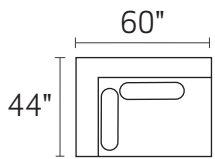

# G1107 DONATO

-70 ESTATE SOFA

-01XXX ARM CHAIR

-34XXX BUMPER OTTOMAN

-74LFX LAF CHAIR 1/2

-74RFX RAF CHAIR 1/2

-13LFX BUMPER CHAISE

-13RFX BUMPER CHAISE

-13L / -70R

-70 / -13R

-70 / -34

\*DIMENSIONS ARE APPROXIMATE