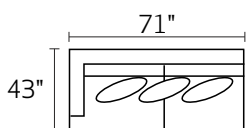

S0346 CARLIN

-90AAX / -90BBX
SOFA W/ 2 SEAT CUSHIONS
*Ships as TWO pieces

-30XXX - SOFA

-20XXX - LOVESEAT

-01XXX - ARM CHAIR

-02XXX - OTTOMAN

-26LFX - LAF CONDO SOFA

-26RFX - RAF CONDO SOFA

-10XXX - ARMLESS CHAIR

-15XXX - CORNER UNIT

-04LFX - LAF CHAIR

-04RFX - RAF CHAIR

-03XXX - ARMLESS CONDO SOFA

-29XXX - CHAISE

-82LFX - LAF CHAISE

-82RFX - RAF CHAISE

-26L / -15 / -26R

-26L / -82R

-04L / -15 / -10 / -04R

-26L / -15 / -03 / -82R

-26L / -15 / -10 / -10 / -15 / -26R