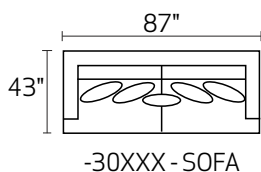

S0346 CARLIN

-90AAX / -90BBX
SOFA W/ 2 SEAT CUSHIONS
*Ships as TWO pieces

-30XXX - SOFA

-20XXX - LOVESEAT

-01XXX - ARM CHAIR

-02XXX - OTTOMAN

-26LFX - LAF CONDO SOFA

-26RFX - RAF CONDO SOFA

-10XXX - ARMLESS CHAIR

-15XXX - CORNER UNIT

-04LFX - LAF CHAIR

-04RFX - RAF CHAIR

-03XXX - ARMLESS CONDO SOFA

-29XXX - CHAISE

-82LFX - LAF CHAISE

-82RFX - RAF CHAISE

-26L / -15 / -26R

-26L / -82R

-04L / -15 / -10 / -04R

-26L / -15 / -03 / -82R

-26L / -15 / -10 / -10 / -15 / -26R