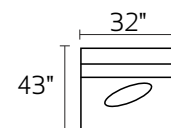

S0346 CARLIN

-90AAX / -90BBX
SOFA W/ 2 SEAT CUSHIONS
*Ships as TWO pieces

-30XXX - SOFA

-20XXX - LOVESEAT

-01XXX - ARM CHAIR

-02XXX - OTTOMAN

-26LFX - LAF CONDO SOFA

-26RFX - RAF CONDO SOFA

-10XXX - ARMLESS CHAIR

-15XXX - CORNER UNIT

-04LFX - LAF CHAIR

-04RFX - RAF CHAIR

-03XXX - ARMLESS CONDO SOFA

-29XXX - CHAISE

-82LFX - LAF CHAISE

-82RFX - RAF CHAISE

-26L / -15 / -26R

-26L / -82R

-04L / -15 / -10 / -04R

-26L / -15 / -03 / -82R

-26L / -15 / -10 / -10 / -15 / -26R