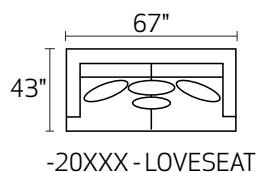

S0346 CARLIN

-90AAX / -90BBX
SOFA W/ 2 SEAT CUSHIONS
*Ships as TWO pieces

-30XXX - SOFA

-20XXX - LOVESEAT

-01XXX - ARM CHAIR

-02XXX - OTTOMAN

-26LFX - LAF CONDO SOFA

-26RFX - RAF CONDO SOFA

-10XXX - ARMLESS CHAIR

-15XXX - CORNER UNIT

-04LFX - LAF CHAIR

-04RFX - RAF CHAIR

-03XXX - ARMLESS CONDO SOFA

-29XXX - CHAISE

-82LFX - LAF CHAISE

-82RFX - RAF CHAISE

-26L / -15 / -26R

-26L / -82R

-04L / -15 / -10 / -04R

-26L / -15 / -03 / -82R

-26L / -15 / -10 / -10 / -15 / -26R