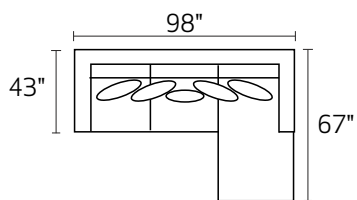

S0346 CARLIN

-90AAX / -90BBX
SOFA W/ 2 SEAT CUSHIONS
*Ships as TWO pieces

-30XXX - SOFA

-20XXX - LOVESEAT

-01XXX - ARM CHAIR

-02XXX - OTTOMAN

-26LFX - LAF CONDO SOFA

-26RFX - RAF CONDO SOFA

-10XXX - ARMLESS CHAIR

-15XXX - CORNER UNIT

-04LFX - LAF CHAIR

-04RFX - RAF CHAIR

-03XXX - ARMLESS CONDO SOFA

-29XXX - CHAISE

-82LFX - LAF CHAISE

-82RFX - RAF CHAISE

-26L / -15 / -26R

-26L / -82R

-04L / -15 / -10 / -04R

-26L / -15 / -03 / -82R

-26L / -15 / -10 / -10 / -15 / -26R