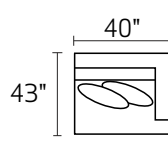

S0346 CARLIN

-90AAX / -90BBX
SOFA W/ 2 SEAT CUSHIONS
*Ships as TWO pieces

-30XXX - SOFA

-20XXX - LOVESEAT

-01XXX - ARM CHAIR

-02XXX - OTTOMAN

-26LFX - LAF CONDO SOFA

-26RFX - RAF CONDO SOFA

-10XXX - ARMLESS CHAIR

-15XXX - CORNER UNIT

-04LFX - LAF CHAIR

-04RFX - RAF CHAIR

-03XXX - ARMLESS CONDO SOFA

-29XXX - CHAISE

-82LFX - LAF CHAISE

-82RFX - RAF CHAISE

-26L / -15 / -26R

-26L / -82R

-04L / -15 / -10 / -04R

-26L / -15 / -03 / -82R

-26L / -15 / -10 / -10 / -15 / -26R