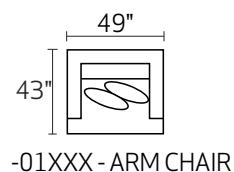

S0346 CARLIN

-90AAX / -90BBX
SOFA W/ 2 SEAT CUSHIONS
*Ships as TWO pieces

-30XXX - SOFA

-20XXX - LOVESEAT

-01XXX - ARM CHAIR

-02XXX - OTTOMAN

-26LFX - LAF CONDO SOFA

-26RFX - RAF CONDO SOFA