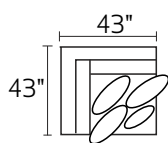

S0346 CARLIN

-90AAX / -90BBX
SOFA W/ 2 SEAT CUSHIONS
*Ships as TWO pieces

-30XXX - SOFA

-20XXX - LOVESEAT

-01XXX - ARM CHAIR

-02XXX - OTTOMAN

-26LFX - LAF CONDO SOFA

-26RFX - RAF CONDO SOFA

-10XXX - ARMLESS CHAIR

-15XXX - CORNER UNIT

-04LFX - LAF CHAIR

-04RFX - RAF CHAIR

-03XXX - ARMLESS CONDO SOFA

-29XXX - CHAISE

-82LFX - LAF CHAISE

-82RFX - RAF CHAISE

-26L / -15 / -26R

-26L / -82R

-04L / -15 / -10 / -04R

-26L / -15 / -03 / -82R

-26L / -15 / -10 / -10 / -15 / -26R