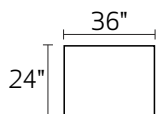

S0346 CARLIN

-90AAX / -90BBX
SOFA W/ 2 SEAT CUSHIONS
*Ships as TWO pieces

-30XXX - SOFA

-20XXX - LOVESEAT

-01XXX - ARM CHAIR

-02XXX - OTTOMAN

-26LFX - LAF CONDO SOFA

-26RFX - RAF CONDO SOFA

-10XXX - ARMLESS CHAIR

-15XXX - CORNER UNIT

-04LFX - LAF CHAIR

-04RFX - RAF CHAIR

-03XXX - ARMLESS CONDO SOFA

-29XXX - CHAISE

-82LFX - LAF CHAISE

-82RFX - RAF CHAISE

-26L / -15 / -26R

-26L / -82R

-04L / -15 / -10 / -04R

-26L / -15 / -03 / -82R

-26L / -15 / -10 / -10 / -15 / -26R