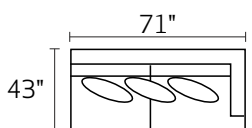

S0346 CARLIN

-90AAX / -90BBX
SOFA W/ 2 SEAT CUSHIONS
*Ships as TWO pieces

-30XXX - SOFA

-20XXX - LOVESEAT

-01XXX - ARM CHAIR

-02XXX - OTTOMAN

-26LFX - LAF CONDO SOFA

-26RFX - RAF CONDO SOFA

-10XXX - ARMLESS CHAIR

-15XXX - CORNER UNIT

-04LFX - LAF CHAIR

-04RFX - RAF CHAIR

-03XXX - ARMLESS CONDO SOFA

-29XXX - CHAISE

-82LFX - LAF CHAISE

-82RFX - RAF CHAISE

-26L / -15 / -26R

-26L / -82R

-04L / -15 / -10 / -04R

-26L / -15 / -03 / -82R

-26L / -15 / -10 / -10 / -15 / -26R