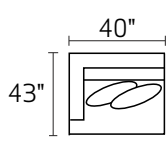

S0346 CARLIN

-90AAX / -90BBX
SOFA W/ 2 SEAT CUSHIONS
*Ships as TWO pieces

-30XXX - SOFA

-20XXX - LOVESEAT

-01XXX - ARM CHAIR

-02XXX - OTTOMAN

-26LFX - LAF CONDO SOFA

-26RFX - RAF CONDO SOFA

-10XXX - ARMLESS CHAIR

-15XXX - CORNER UNIT

-04LFX - LAF CHAIR

-04RFX - RAF CHAIR

-03XXX - ARMLESS CONDO SOFA

-29XXX - CHAISE

-82LFX - LAF CHAISE

-82RFX - RAF CHAISE

-26L / -15 / -26R

-26L / -82R

-04L / -15 / -10 / -04R

-26L / -15 / -03 / -82R

-26L / -15 / -10 / -10 / -15 / -26R