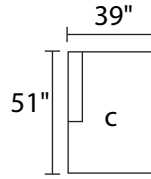

F123713LFX LAF BUMPER CHAISE