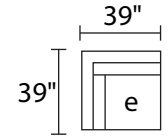

F123715XXX CORNER UNIT