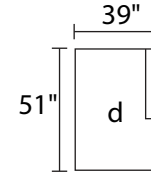

F123713RFX RAF BUMPER CHAISE