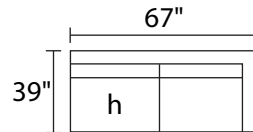

F1237 VINCENT

F123701XXX ARM CHAIR

F123702XXX OTTOMAN

F123713LFX LAF BUMPER CHAISE

F123713RFX RAF BUMPER CHAISE

F123715XXX CORNER UNIT

F123720XXX LOVESEAT

F123726LFX LAF CONDO SOFA

F123726RFX RAF CONDO SOFA

F123730XXX SOFA

F123770XXX ESTATE SOFA

POPULAR CONFIGURATIONS

DIMENSIONS ARE APPROXIMATE AND SHOWN AS WIDTH X DEPTH X HEIGHT.

DIMENSIONS

- Seat Depth: 25"
- Seat Height: 21"
- Arm Height: 24"
- Back Height: 32"
- Arm Width: 4"
- Leg Height: 2"
- Frame Height: 26"