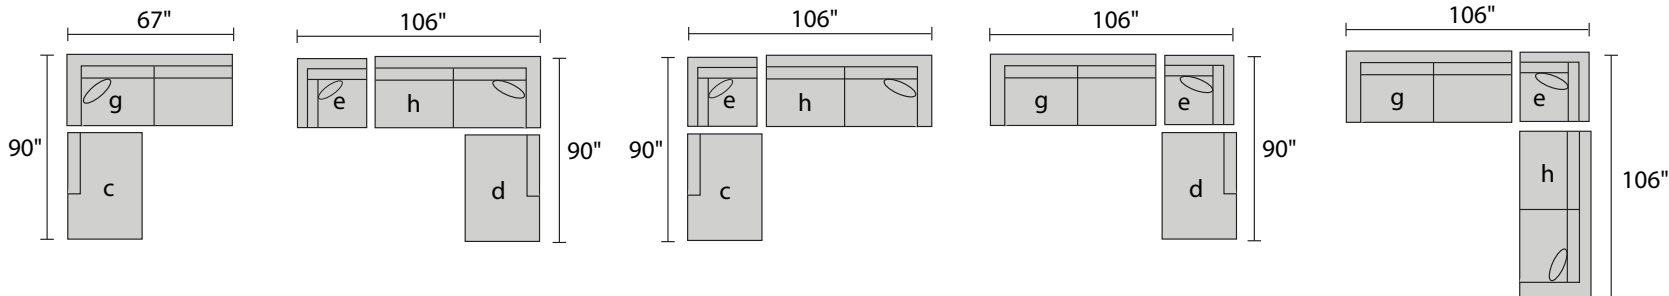

F123726RFX RAF CONDO SOFA

F123730XXX SOFA

F123770XXX ESTATE SOFA

POPULAR CONFIGURATIONS

DIMENSIONS ARE APPROXIMATE AND SHOWN AS WIDTH X DEPTH X HEIGHT.

DIMENSIONS

- Seat Depth: 25"
- Seat Height: 21"
- Arm Height: 24"
- Back Height: 32"
- Arm Width: 4"
- Leg Height: 2"
- Frame Height: 26"