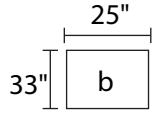

F123702XXX OTTOMAN