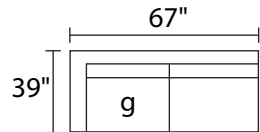

F123726LFX LAF CONDO SOFA