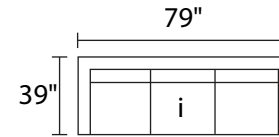

F1237 VINCENT

F123701XXX ARM CHAIR

F123702XXX OTTOMAN

F123713LFX LAF BUMPER CHAISE

F123713RFX RAF BUMPER CHAISE

F123715XXX CORNER UNIT

F123720XXX LOVESEAT

F123726LFX LAF CONDO SOFA

F123726RFX RAF CONDO SOFA

F123730XXX SOFA

F123770XXX ESTATE SOFA

POPULAR CONFIGURATIONS

DIMENSIONS ARE APPROXIMATE AND SHOWN AS WIDTH X DEPTH X HEIGHT.

DIMENSIONS

- Seat Depth: 25"
- Seat Height: 21"
- Arm Height: 24"
- Back Height: 32"
- Arm Width: 4"
- Leg Height: 2"
- Frame Height: 26"