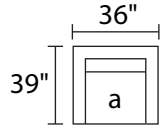

F1237 VINCENT

F123701XXX ARM CHAIR