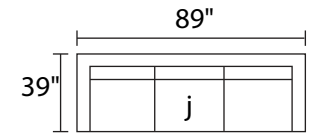

F1237 VINCENT

F123701XXX ARM CHAIR

F123702XXX OTTOMAN

F123713LFX LAF BUMPER CHAISE

F123713RFX RAF BUMPER CHAISE

F123715XXX CORNER UNIT

F123720XXX LOVESEAT

F123726LFX LAF CONDO SOFA

F123726RFX RAF CONDO SOFA

F123730XXX SOFA

F123770XXX ESTATE SOFA

POPULAR CONFIGURATIONS

DIMENSIONS ARE APPROXIMATE AND SHOWN AS WIDTH X DEPTH X HEIGHT.

DIMENSIONS

- Seat Depth: 25"
- Seat Height: 21"
- Arm Height: 24"
- Back Height: 32"
- Arm Width: 4"
- Leg Height: 2"
- Frame Height: 26"