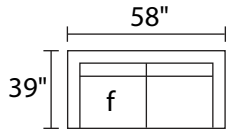

F1237 VINCENT

F123701XXX ARM CHAIR

F123702XXX OTTOMAN

F123713LFX LAF BUMPER CHAISE

F123713RFX RAF BUMPER CHAISE

F123715XXX CORNER UNIT

F123720XXX LOVESEAT

F123726LFX LAF CONDO SOFA

F123726RFX RAF CONDO SOFA

F123730XXX SOFA

F123770XXX ESTATE SOFA

POPULAR CONFIGURATIONS

DIMENSIONS ARE APPROXIMATE AND SHOWN AS WIDTH X DEPTH X HEIGHT.

DIMENSIONS

- Seat Depth: 25"
- Seat Height: 21"
- Arm Height: 24"
- Back Height: 32"
- Arm Width: 4"
- Leg Height: 2"
- Frame Height: 26"